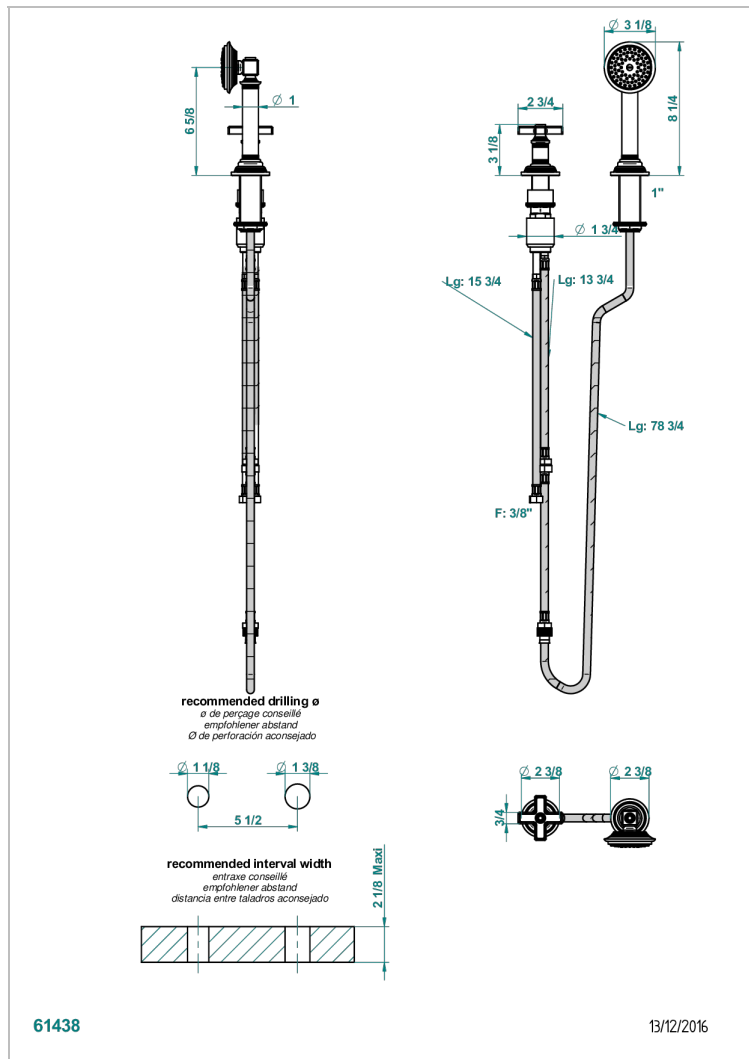

# WEST COAST WITH METAL CROSS HANDLES

U9A-6532/60A

Deck mounted mixer with handshower, progressive cartridge

## CHARACTERISTIC

- ACS : 22ACCLY009