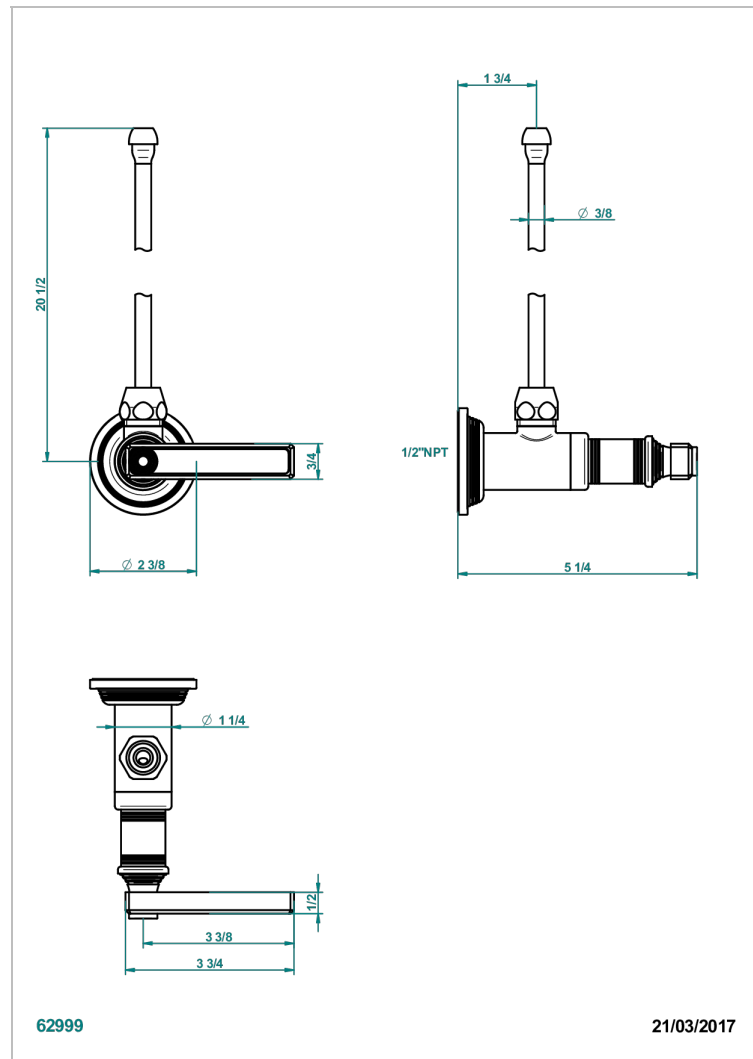

WEST COAST WITH METAL LEVER HANDLES

U9B-181/SLA

Angle supply valve with 3/8" adaptor set

62999

21/03/2017

CHARACTERISTIC

- West Coast with metal lever handles
- Angle supply valve with 3/8" adaptor set

AVAILABLE FINITIONS