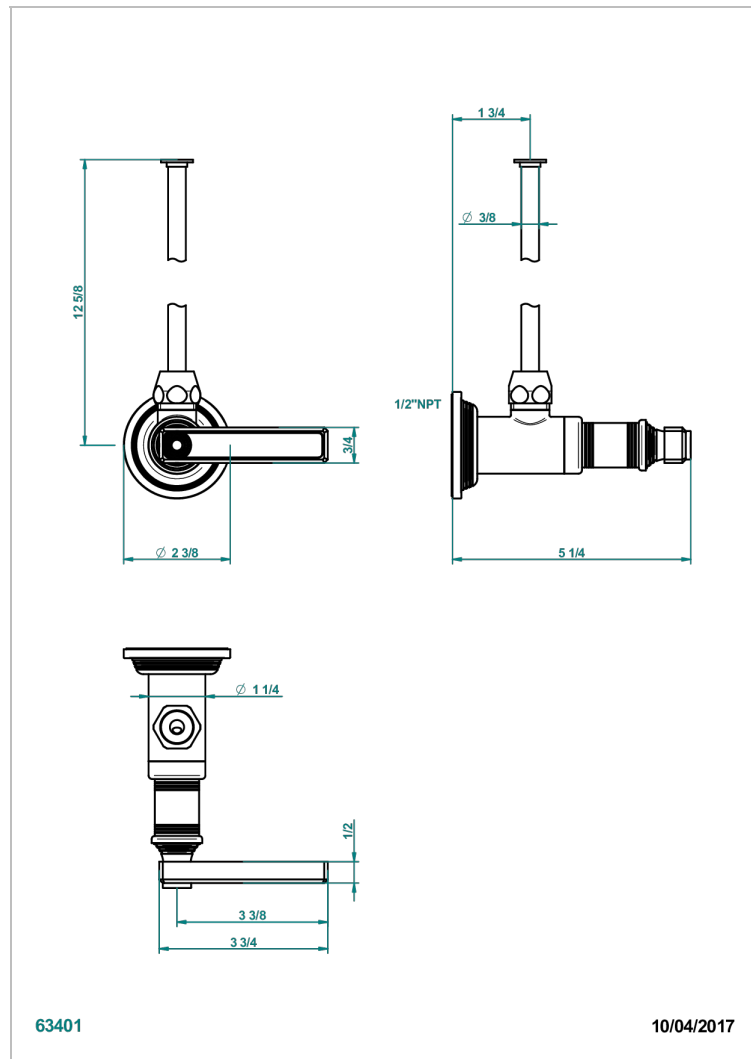

WEST COAST WITH METAL LEVER HANDLES

U9B-181/SWC

Angle supply valve with 3/8" adaptor set for toilet

CHARACTERISTIC

- West Coast with metal lever handles
- Angle supply valve with 3/8" adaptor set for toilet