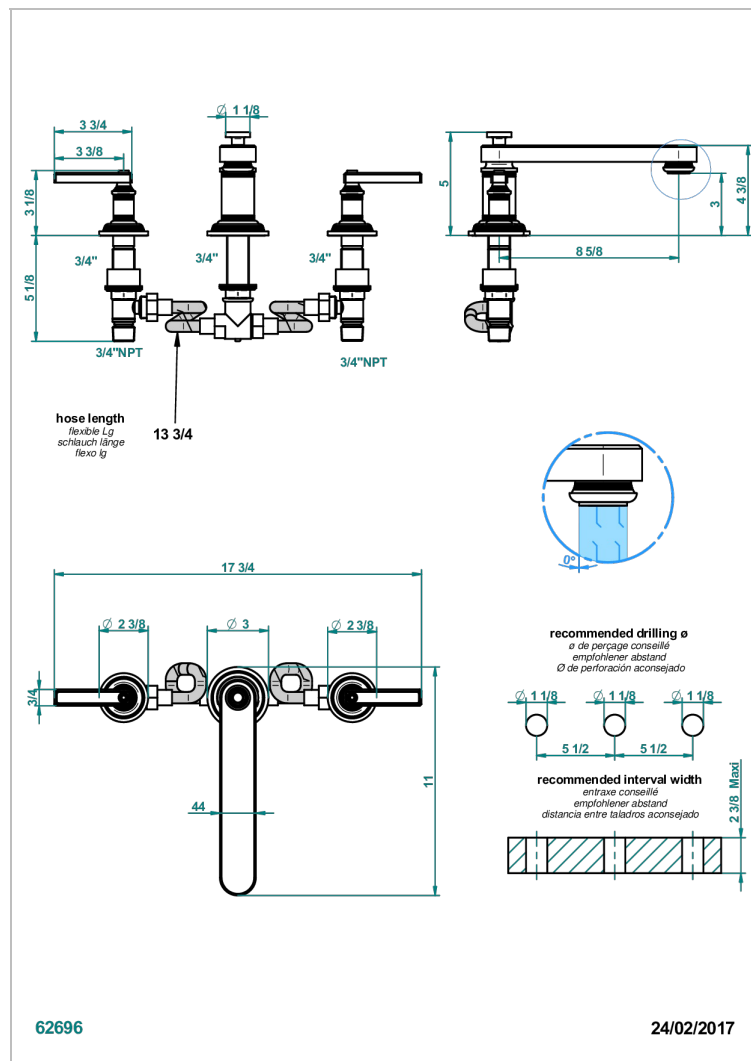

# WEST COAST WITH METAL LEVER HANDLES

U9B-25SGBUS

Roman tub set, low spout with 3/4" valves

## CHARACTERISTIC

- West Coast with metal lever handles
- Roman tub set, low spout with 3/4" valves