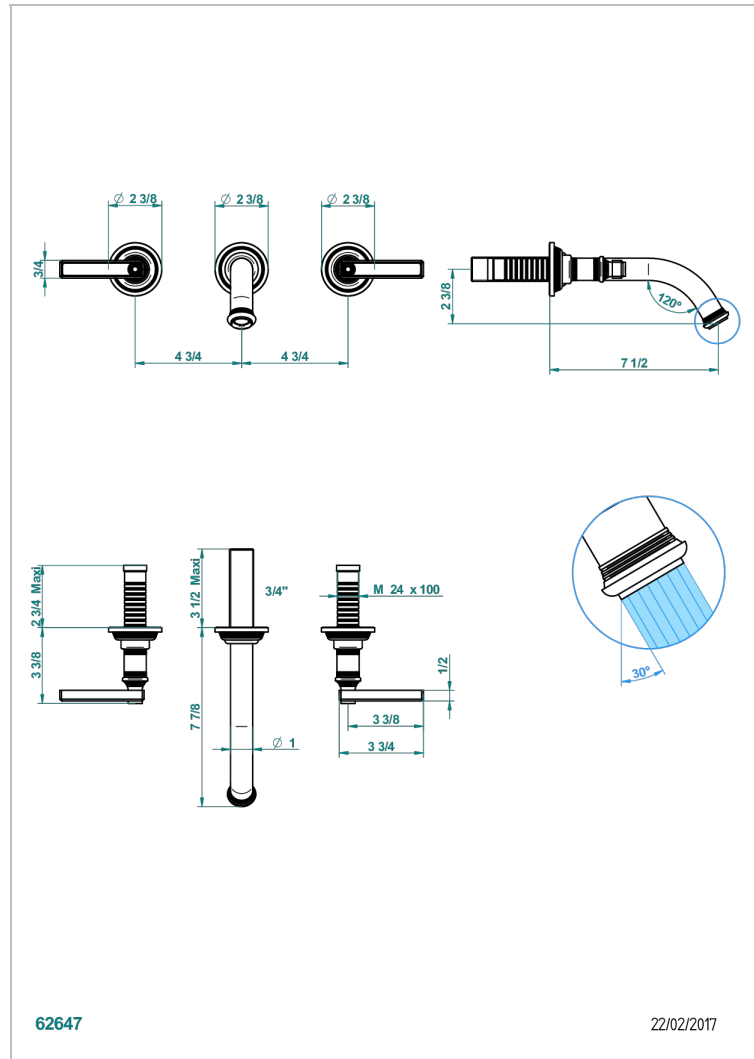

WEST COAST WITH METAL LEVER HANDLES

U9B-41GB

Trim for wall mounted 3-hole bath set only

CHARACTERISTIC

- West Coast with metal lever handles
- Trim for wall mounted 3-hole bath set only

RELATED SKU'S

- Ref. G00-40AM/US Rough parts for wall set (one counter clockwise and one clockwise cartridges)