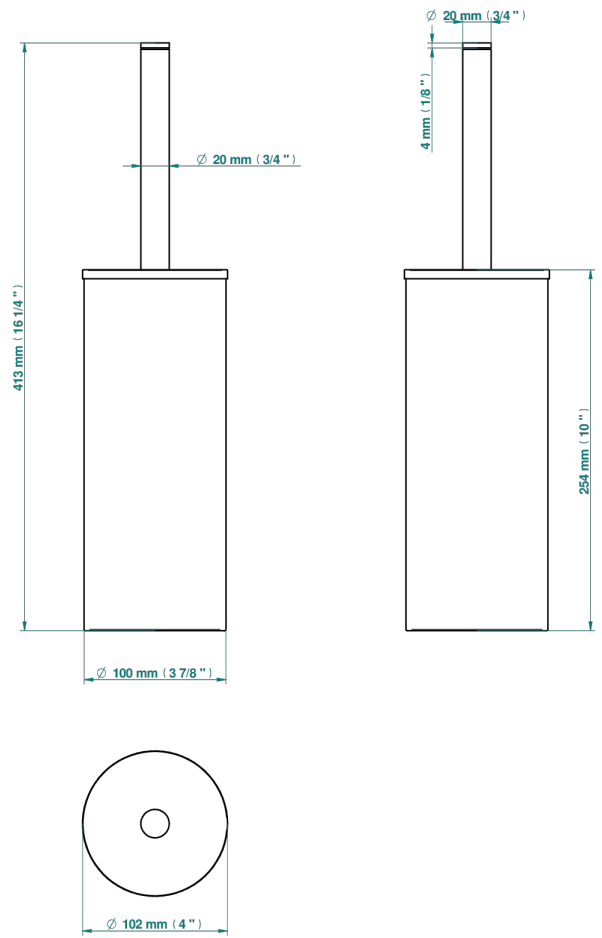

WEST COAST WITH METAL LEVER HANDLES

U9B-4700C

THG[®]
PARIS

Metal toilet brush holder with brush with cover floor mounted

58032

19/02/2020

CHARACTERISTIC

- West Coast with metal lever handles
- Metal toilet brush holder with brush with cover floor mounted