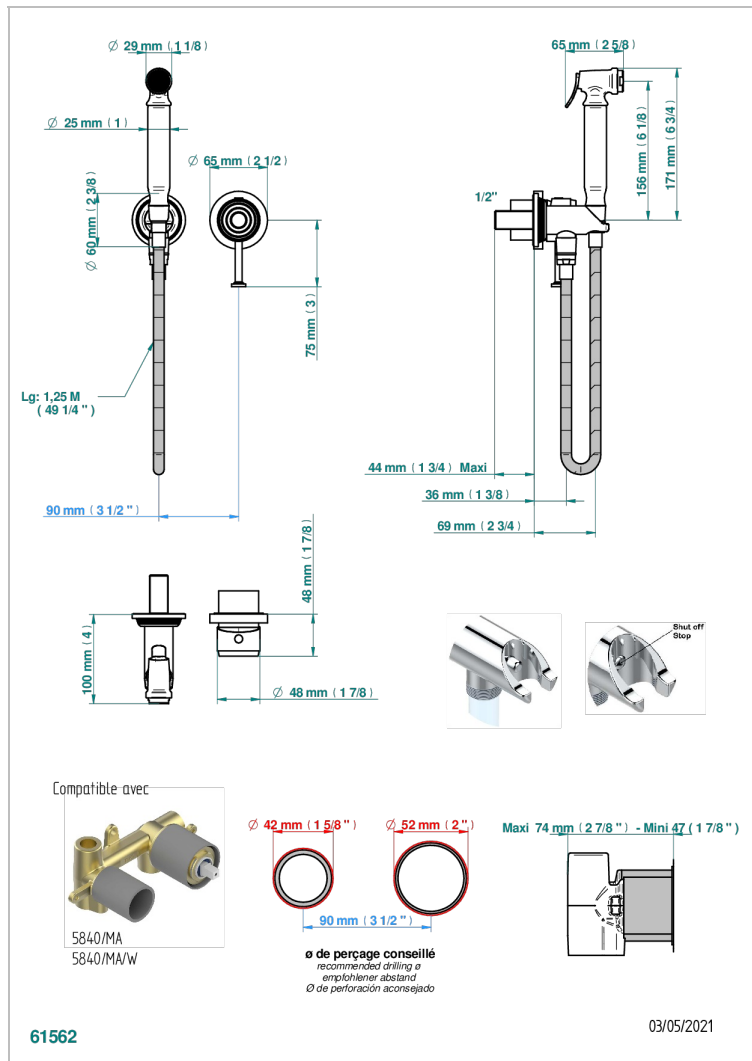

WEST COAST WITH METAL LEVER HANDLES

U9B-5840/MBG

Trim only for WC douche including: trigger spray, wall mounted single lever mixer, reinforced hose (49 1/4"), wall outlet with integrated elbow with safety stopper

CHARACTERISTIC

- ACS : 19ACCLY412

STANDARDS

RELATED SKU'S

- Ref. G00-5840/MAUS Rough parts for concealed wall-mounted mixer with 1/2" outlet

AVAILABLE FINITIONS

Blush PVD - H62
Brass color PVD - H49
Brown bronze color PVD - F33
Chrome polished - A02
Copper antique matt, coated - H07
Gold color PVD - H52

Matt nickel color PVD - H56
Nickel antique / Sovereign - H28
Nickel color PVD - H55
Nickel polished - B01
Polished chrome with gold inlay - GA1
Silver polished, antique - H03

Soft gold - F30
Soft matt gold - F31
Umber PVD - H66