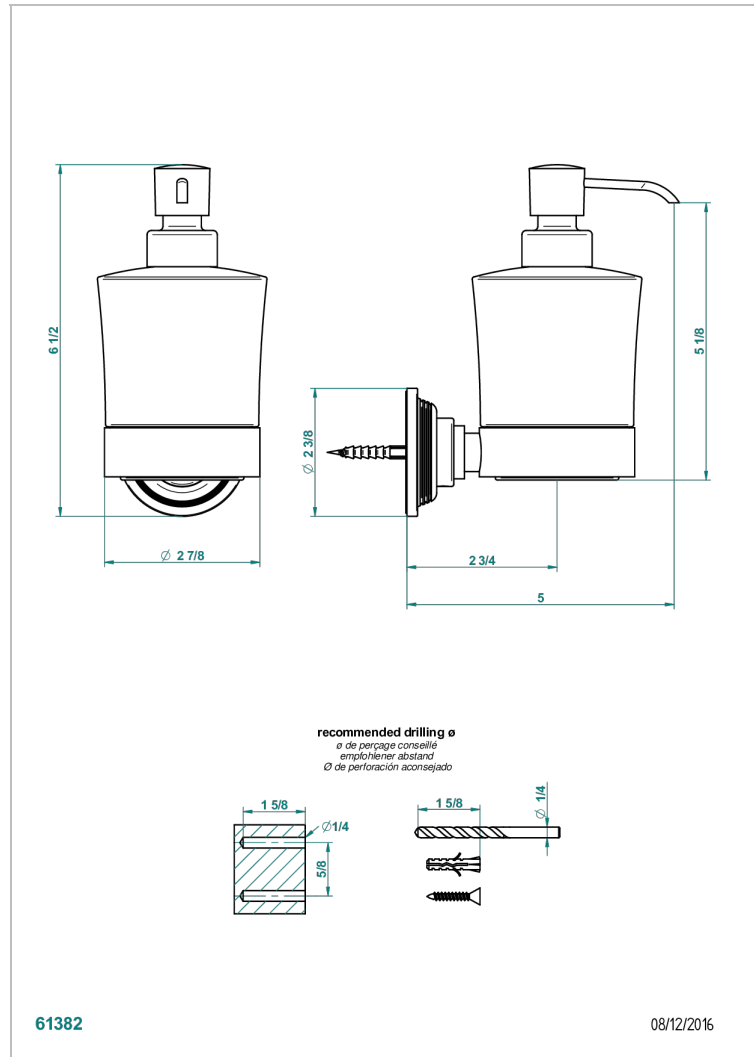

WEST COAST WITH METAL LEVER HANDLES

U9B-613

wall liquid soap dispenser

THG[®]
PARIS

CHARACTERISTIC

- West Coast with metal lever handles
- wall liquid soap dispenser

AVAILABLE FINITIONS

Blush PVD - H62
Brass color PVD - H49
Brown bronze color PVD - F33
Chrome polished - A02
Copper antique matt, coated - H07
Gold color PVD - H52