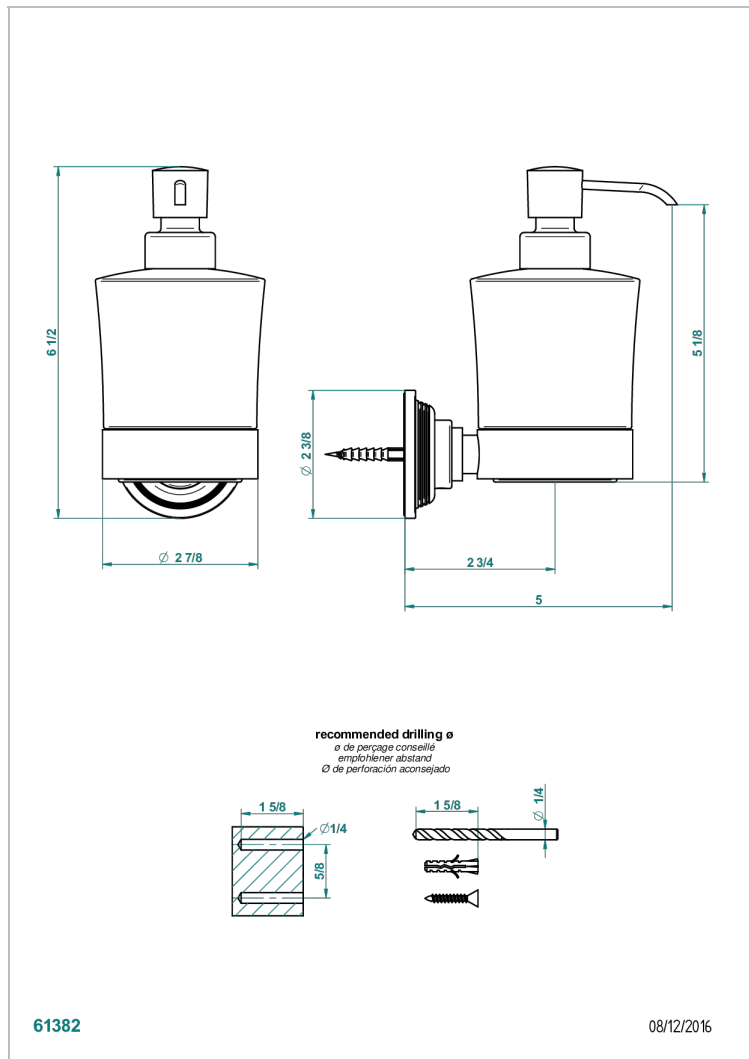

WEST COAST CROSS HANDLES, WITH GUILLOCHE DECOR

U9C-613

wall liquid soap dispenser

CHARACTERISTIC

- West coast cross handles, with Guilloché decor
- wall liquid soap dispenser

AVAILABLE FINITIONS

Blush PVD - H62
Brass color PVD - H49
Brown bronze color PVD - F33
Chrome polished - A02
Copper antique matt, coated - H07
Gold color PVD - H52