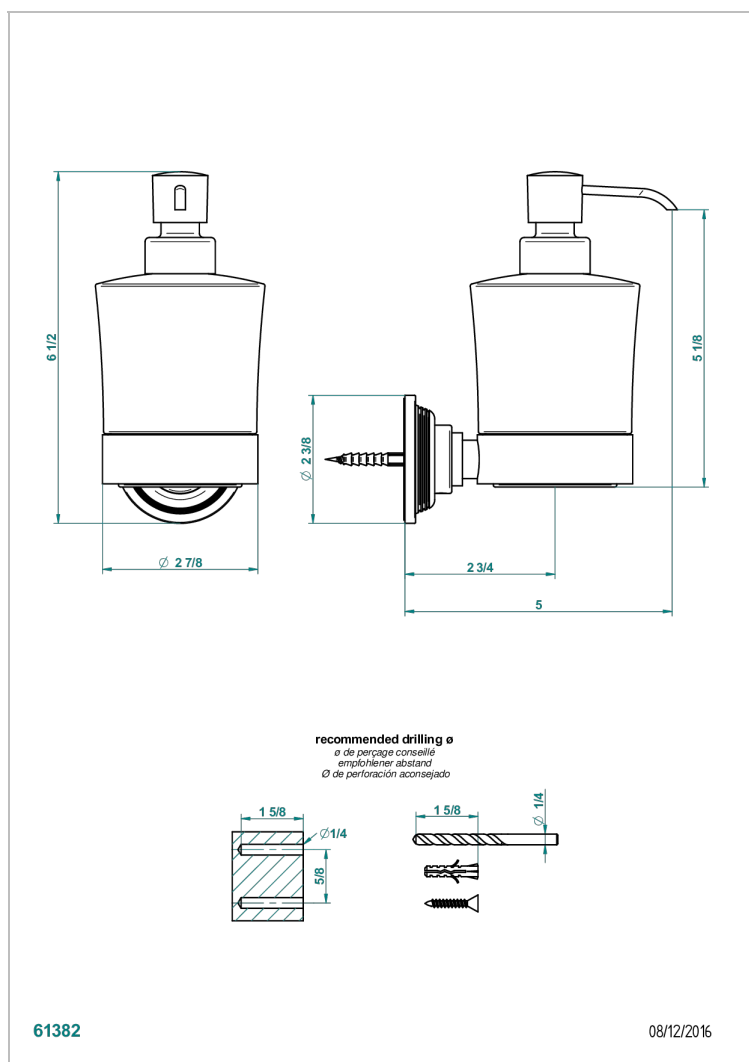

WEST COAST WITH BLACK ONYX CROSS HANDLES

U9E-613

wall liquid soap dispenser

61382

08/12/2016

CHARACTERISTIC

- West Coast with black onyx cross handles
- wall liquid soap dispenser

AVAILABLE FINITIONS