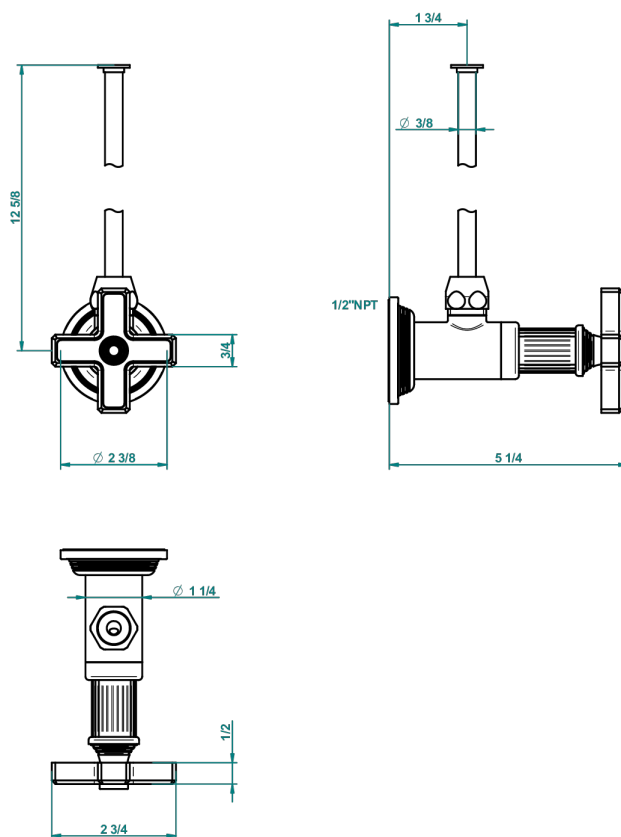

GRAND CENTRAL WITH METAL CROSS HANDLES

U9K-181/SWC

Angle supply valve with 3/8" adaptor set for toilet

62503

15/02/2017

CHARACTERISTIC

- Grand central with metal cross handles
- Angle supply valve with 3/8" adaptor set for toilet