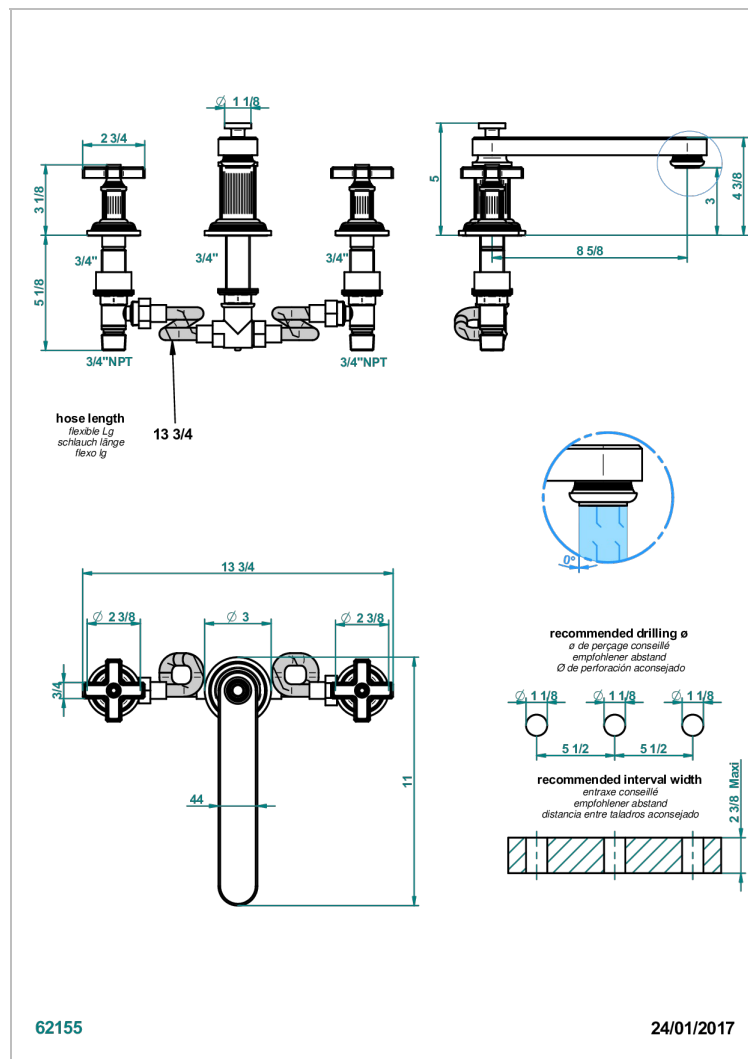

GRAND CENTRAL WITH METAL CROSS HANDLES

U9K-25SGBUS

Roman tub set, low spout with 3/4" valves

CHARACTERISTIC

- Grand central with metal cross handles
- Roman tub set, low spout with 3/4" valves

AVAILABLE FINITIONS