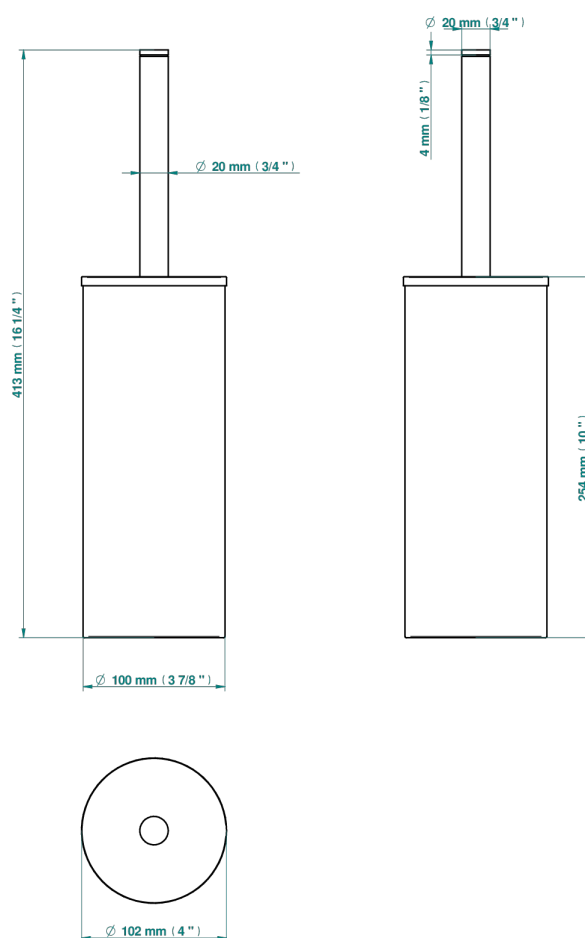

# GRAND CENTRAL WITH METAL CROSS HANDLES

U9K-4700C

THG<sup>®</sup>  
PARIS

Metal toilet brush holder with brush with cover floor mounted

58032

19/02/2020

## CHARACTERISTIC

- Grand central with metal cross handles
- Metal toilet brush holder with brush with cover floor mounted