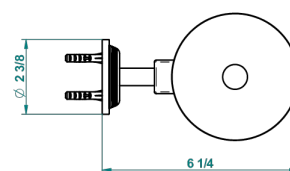

GRAND CENTRAL WITH METAL CROSS HANDLES

U9K-4720C

Metal toilet brush holder with brush with cover wall mounted

61314

06/12/2016

CHARACTERISTIC

- Grand central with metal cross handles
- Metal toilet brush holder with brush with cover wall mounted

AVAILABLE FINITIONS

Blush PVD - H62
Brass color PVD - H49
Brown bronze color PVD - F33
Chrome polished - A02
Copper antique matt, coated - H07
Gold color PVD - H52

Gold mat - F07
Gold polished - F01
Graphite PVD - H64
Light coated bronze - D01
Matt Umber PVD - H67
Matt blush PVD - H60

Matt brass color PVD - H50
Matt brown bronze color PVD - F34
Matt chrome (American satin) - C02
Matt gold color PVD - H53
Matt graphite PVD - H65
Matt nickel (American satin) - C01

Matt nickel color PVD - H56
Nickel antique / Sovereign - H28
Nickel color PVD - H55
Nickel polished - B01
Polished chrome with gold inlay - GA1
Silver polished, antique - H03

Soft gold - F30
Soft matt gold - F31
Umber PVD - H66