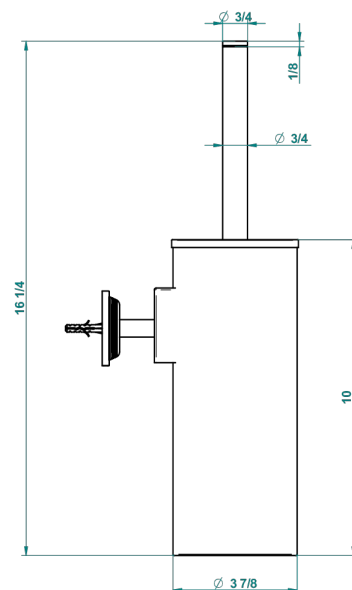

GRAND CENTRAL WITH METAL CROSS HANDLES

U9K-4720C

Metal toilet brush holder with brush with cover wall mounted

61314

06/12/2016

CHARACTERISTIC

- Grand central with metal cross handles
- Metal toilet brush holder with brush with cover wall mounted

AVAILABLE FINITIONS

Blush PVD - H62
Brass color PVD - H49
Brown bronze color PVD - F33
Chrome polished - A02
Copper antique matt, coated - H07
Gold color PVD - H52

Gold mat - F07
Gold polished - F01
Graphite PVD - H64
Light coated bronze - D01
Matt Umber PVD - H67
Matt blush PVD - H60

Matt brass color PVD - H50
Matt brown bronze color PVD - F34
Matt chrome (American satin) - C02
Matt gold color PVD - H53
Matt graphite PVD - H65
Matt nickel (American satin) - C01

Matt nickel color PVD - H56
Nickel antique / Sovereign - H28
Nickel color PVD - H55
Nickel polished - B01
Polished chrome with gold inlay - GA1
Silver polished, antique - H03

Soft gold - F30
Soft matt gold - F31
Umber PVD - H66