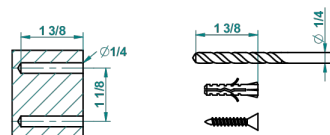

GRAND CENTRAL WITH METAL CROSS HANDLES

U9K-4720C

Metal toilet brush holder with brush with cover wall mounted

61314

06/12/2016

CHARACTERISTIC

- Grand central with metal cross handles
- Metal toilet brush holder with brush with cover wall mounted

AVAILABLE FINITIONS

Blush PVD - H62
Brass color PVD - H49
Brown bronze color PVD - F33
Chrome polished - A02
Copper antique matt, coated - H07
Gold color PVD - H52

Gold mat - F07
Gold polished - F01
Graphite PVD - H64
Light coated bronze - D01
Matt Umber PVD - H67
Matt blush PVD - H60

Matt brass color PVD - H50
Matt brown bronze color PVD - F34
Matt chrome (American satin) - C02
Matt gold color PVD - H53
Matt graphite PVD - H65
Matt nickel (American satin) - C01

Matt nickel color PVD - H56
Nickel antique / Sovereign - H28
Nickel color PVD - H55
Nickel polished - B01
Polished chrome with gold inlay - GA1
Silver polished, antique - H03

Soft gold - F30
Soft matt gold - F31
Umber PVD - H66