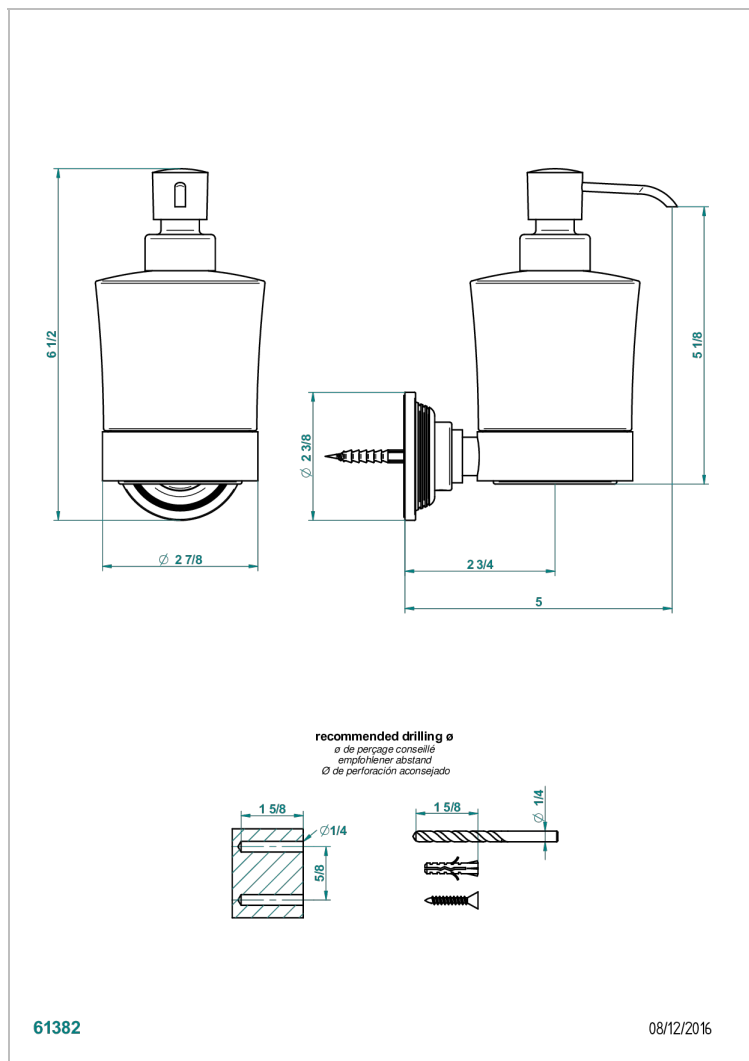

GRAND CENTRAL WITH METAL CROSS HANDLES

U9K-613

wall liquid soap dispenser

CHARACTERISTIC

- Grand central with metal cross handles
- wall liquid soap dispenser

AVAILABLE FINITIONS

Blush PVD - H62
 Brass color PVD - H49
 Brown bronze color PVD - F33
 Chrome polished - A02
 Copper antique matt, coated - H07
 Gold color PVD - H52