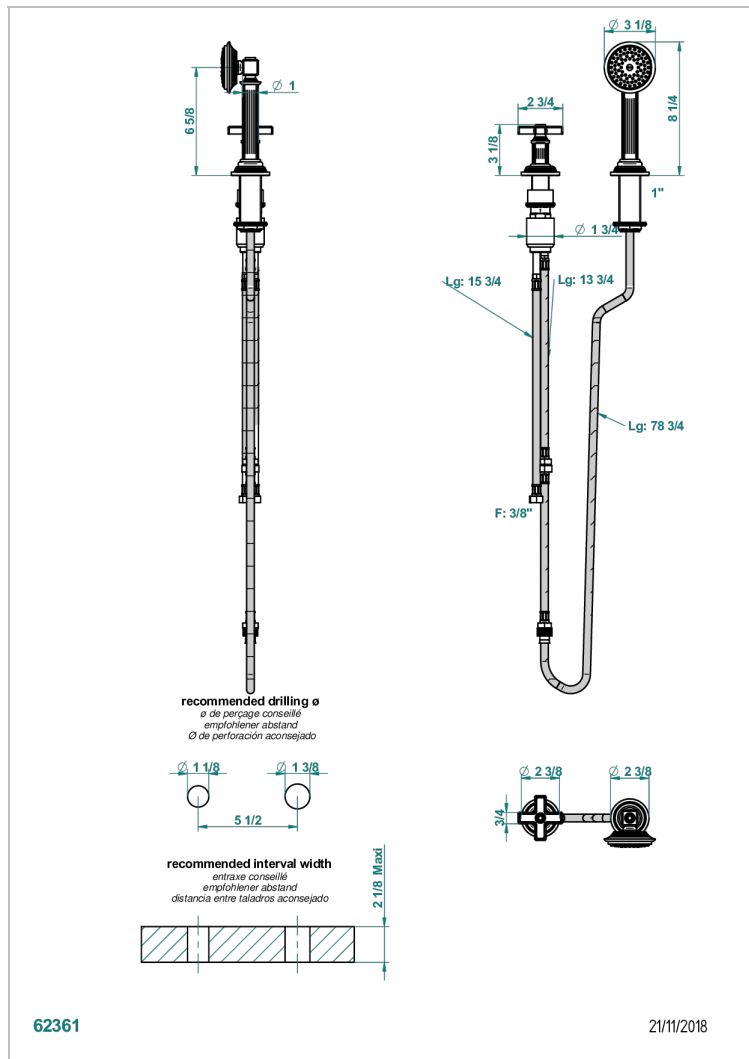

# GRAND CENTRAL WITH METAL CROSS HANDLES

U9K-6532/60A

Deck mounted mixer with handshower, progressive cartridge

## CHARACTERISTIC

- ACS : 22ACCLY009