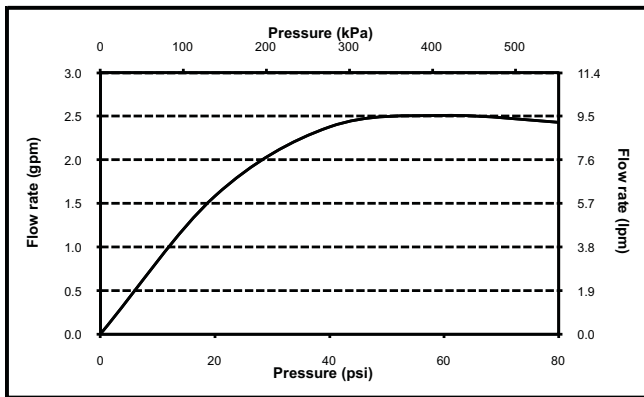

TS301A51 & TS301A61

Traditional Collection Series B Single-Spray Showerhead

SPECIFICATIONS

- Warranty Lifetime Limited Warranty (Residential Use)
  One Year (Commercial Use)
- Material Brass / Plastics
- Shipping Weight TS301A51: 0.8 lbs.
  TS301A61: 1.0 lbs.
- Shipping Dimensions TS301A51 & TS301A61:
  3-1/2"L x 5-3/4"W x 6-3/4"H
- Maximum Flow Rate 2.5 gpm (9.5 lpm)

INSTALLATION NOTES

OPTIONAL SHOWERHEAD COMPONENT:
TS301N6: Shower Arm 6" sold separately.

TOTO

These dimensions and specifications are subject to change without notice