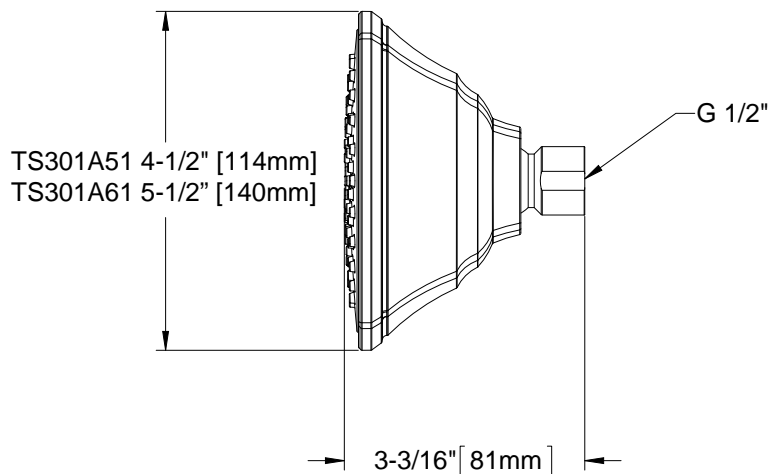

TS301A51 & TS301A61

Traditional Collection Series B Single-Spray Showerhead

SPECIFICATIONS

- Warranty Lifetime Limited Warranty (Residential Use)
  One Year (Commercial Use)
- Material Brass / Plastics
- Shipping Weight TS301A51: 0.8 lbs.
  TS301A61: 1.0 lbs.
- Shipping Dimensions TS301A51 & TS301A61:
  3-1/2"L x 5-3/4"W x 6-3/4"H
- Maximum Flow Rate 2.5 gpm (9.5 lpm)

INSTALLATION NOTES

OPTIONAL SHOWERHEAD COMPONENT:
TS301N6: Shower Arm 6" sold separately.

TOTO

These dimensions and specifications are subject to change without notice