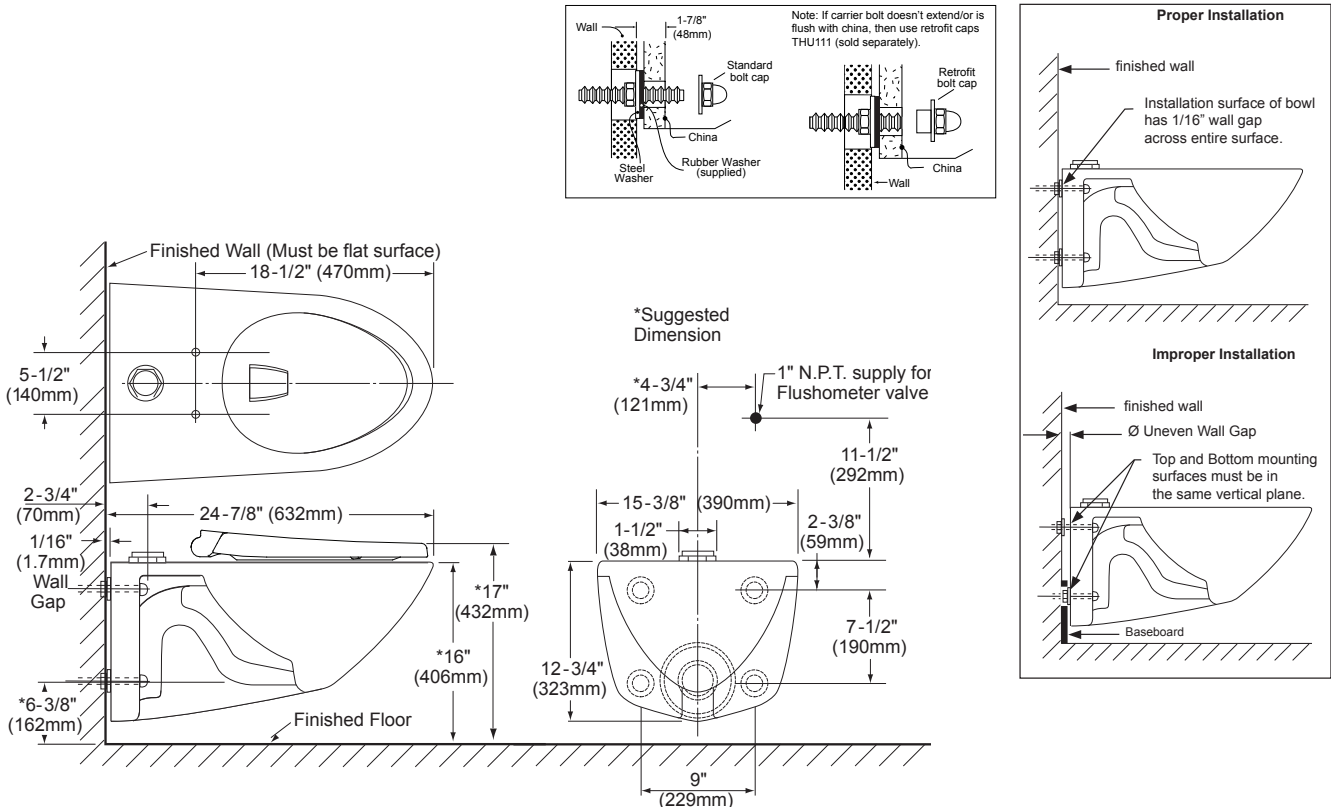

PRODUCT SPECIFICATION

The wall-mounted, low consumption siphon jet flushing toilet shall be 1.0 GPF (3.8 LPF) when paired with a 1.0 GPF flush valve. Toilet shall have optional CeFiONtect ceramic glaze. Toilet can be mounted at ADA height. Toilet shall be TOTO Model CT708U_____.

COLORS/FINISHES

- Standard
#01 Cotton

CT708U(G)

Commercial Flushometer Top Spud Wall-Hung Toilet – 1.0 GPF

SPECIFICATIONS

| | |
|----------------------------|---|
| Water Use | 1.0 GPF (3.8 LPF) |
| Flush System | Siphon Jet Flushing Action |
| Water Surface | 12" x 9-1/4" |
| Water Pressure | Min: 35 psi (Flowing) Max: 80 psi (Static) |
| Min. Flow Rate | 24 GPM |
| Trap Diameter | 2-1/8" |
| Trap Seal | 2-5/8" |
| Material | Vitreous China |
| Warranty | One Year Limited Warranty |
| Shipping Weight | 56 lbs |
| Shipping Dimensions | 26-1/4" L x 15-5/8" W x 16" H |

INSTALLATION NOTES

Spuds are unique for TOTO product. For replacement spuds, contact TOTO for part number THU073R

DIMENSIONS

TOTO

These dimensions and specifications are subject to change without notice