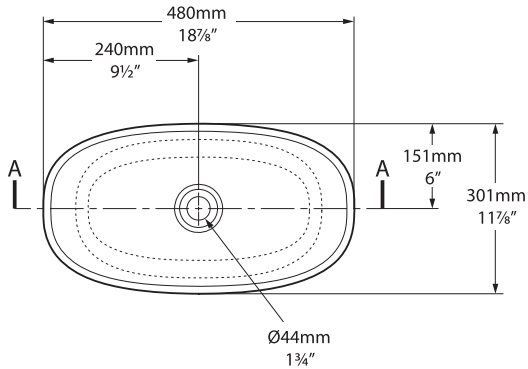

Massachusetts Code: File No. P1-1013-141
cUPC listing by IAPMO: File No. 6970

Scan to view product page,
and all downloadable content

Barcelona 48 VB-BAR-48

Top view

Front view

Side view

Section AA

*All measurements subject to +/-5% tolerance