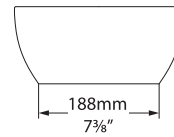

Massachusetts Code: File No. P1-1013-141
cUPC listing by IAPMO: File No. 6970

Scan to view product page,
and all downloadable content

Barcelona 48 VB-BAR-48

Top view

Front view

Side view

Section AA

*All measurements subject to +/-5% tolerance