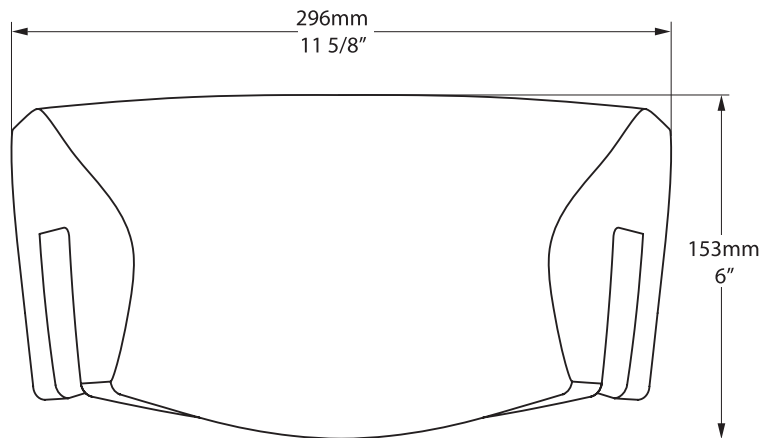

# Napoli Headrest

HR-NAP-BK

Side view

Front View

\*All measurements subject to +/-5% tolerance