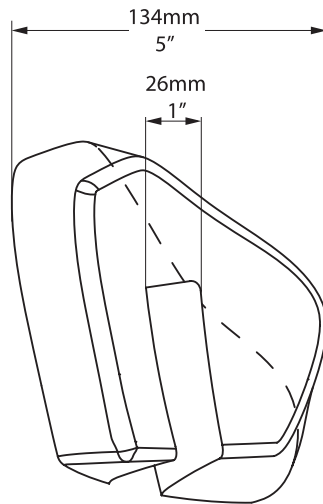

# Napoli Headrest

HR-NAP-BK

Side view

Front View

\*All measurements subject to +/-5% tolerance