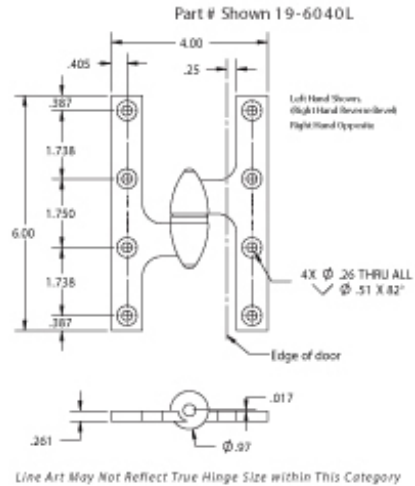

Olive Knuckle Hinge - Solid Forged Brass Ball Bearing - Heavy Weight

- Solid Forged Brass
- Concealed Ball Bearing on 19-7055 only
- Heavy Weight
- Hand Polished
- All Olive Knuckle Hinges are Handed. Specify Hand of Hinge When Ordering

Olive Knuckle - Heavy Weight - Hinge Sizes:
 L 6.0" W 4.0" Gauge 0.255" Screw 12 x 1.25"
 L 6.0" W 4.5" Gauge 0.255" Screw 12 x 1.25"
 L 6.0" W 5.0" Gauge 0.255" Screw 12 x 1.25"
 L 7.0" W 5.5" Gauge 0.310" Screw 12 x 1.25"