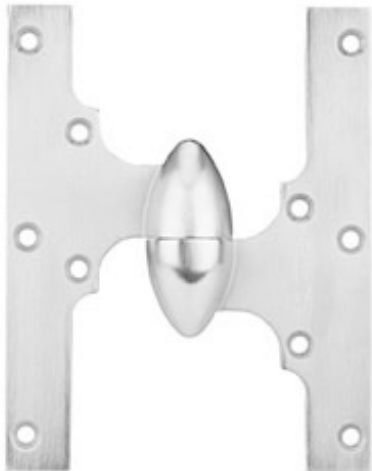

Olive Knuckle Hinge - Solid Forged Brass Ball Bearing - Heavy Weight

- Solid Forged Brass
- Concealed Ball Bearing on 19-7055 only
- Heavy Weight
- Hand Polished
- All Olive Knuckle Hinges are Handed. Specify Hand of Hinge When Ordering

Olive Knuckle - Heavy Weight - Hinge Sizes:
 L 6.0" W 4.0" Gauge 0.255" Screw 12 x 1.25"
 L 6.0" W 4.5" Gauge 0.255" Screw 12 x 1.25"
 L 6.0" W 5.0" Gauge 0.255" Screw 12 x 1.25"
 L 7.0" W 5.5" Gauge 0.310" Screw 12 x 1.25"