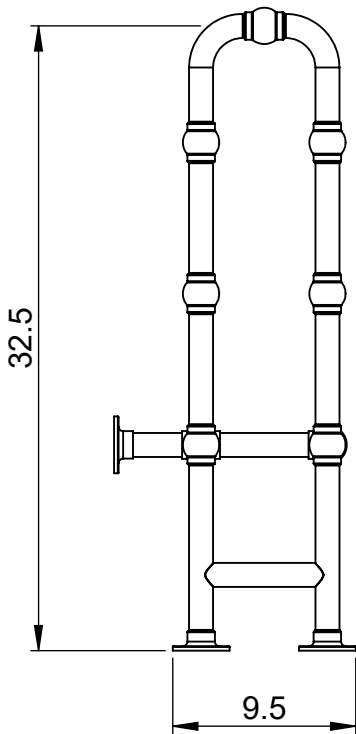

# ENC7-33.5x24.0

Height: 33.5  
Width: 24.0  
Depth: 9.5  
Weight HO:  
EO:

Tube  $\phi$ : 1.25  
Pipe Centres: 21.5  
Elec. element if specified: 125  
Output @ 50°C  $\Delta$ T Watts: N/A  
BTUs: N/A

All dimensions in inches

Manufactured from ISO/CEN CuZn36As (BS CZ126) brass tube

Vogue UK Ltd. reserve the right to alter specifications without prior notice.  
ALL MEASUREMENTS ARE NOMINAL DIMENSIONS ONLY, AND ARE NOT BINDING.