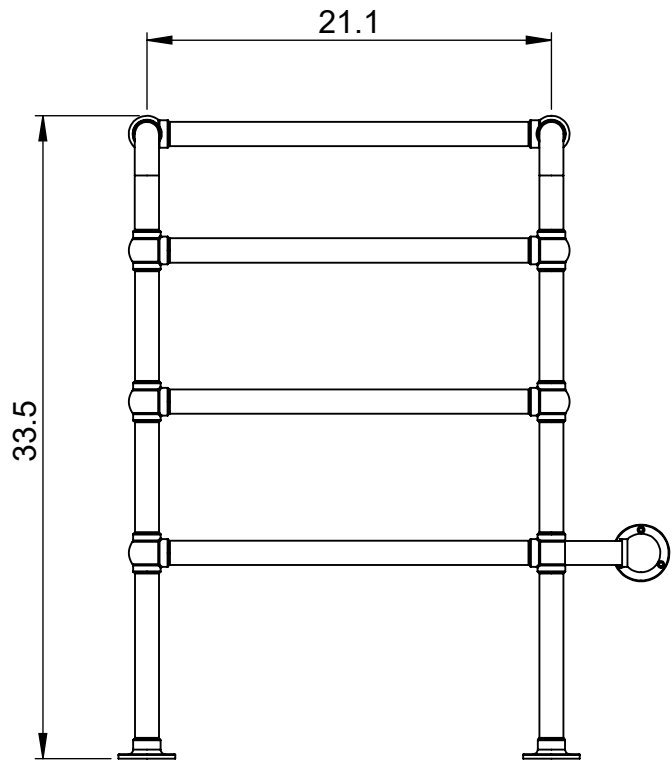

# ENC7-33.5x24.0

Height: 33.5  
Width: 24.0  
Depth: 9.5  
Weight HO:  
EO:

Tube  $\phi$ : 1.25  
Pipe Centres: 21.5  
Elec. element if specified: 125  
Output @ 50°C  $\Delta$ T Watts: N/A  
BTUs: N/A

All dimensions in inches

Manufactured from ISO/CEN CuZn36As (BS CZ126) brass tube

Vogue UK Ltd. reserve the right to alter specifications without prior notice.  
ALL MEASUREMENTS ARE NOMINAL DIMENSIONS ONLY, AND ARE NOT BINDING.