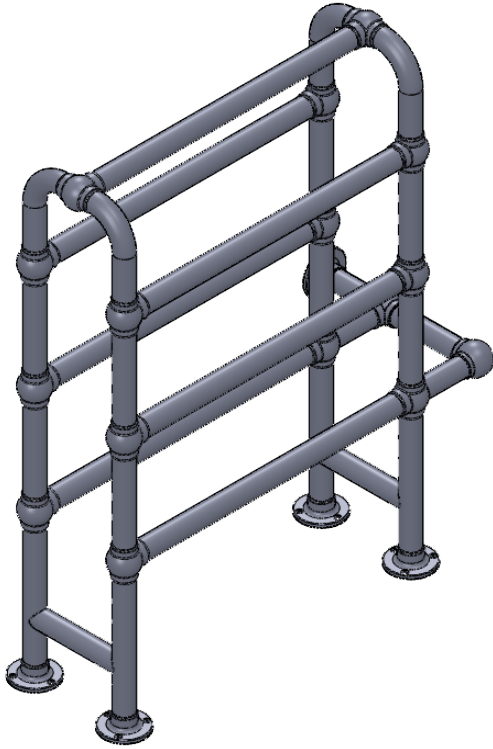

# ENC7-33.5x24.0

Height: 33.5  
Width: 24.0  
Depth: 9.5  
Weight HO:  
EO:

Tube  $\phi$ : 1.25  
Pipe Centres: 21.5  
Elec. element if specified: 125  
Output @ 50°C  $\Delta$ T Watts: N/A  
BTUs: N/A

All dimensions in inches

Manufactured from ISO/CEN CuZn36As (BS CZ126) brass tube

Vogue UK Ltd. reserve the right to alter specifications without prior notice.  
ALL MEASUREMENTS ARE NOMINAL DIMENSIONS ONLY, AND ARE NOT BINDING.