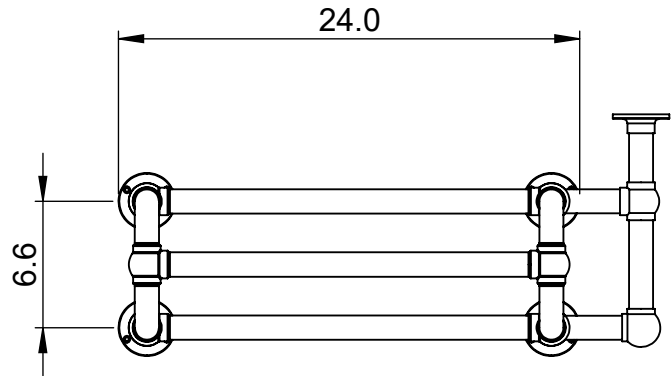

# ENC7-33.5x24.0

Height: 33.5  
Width: 24.0  
Depth: 9.5  
Weight HO:  
EO:

Tube  $\phi$ : 1.25  
Pipe Centres: 21.5  
Elec. element if specified: 125  
Output @ 50°C  $\Delta$ T Watts: N/A  
BTUs: N/A

All dimensions in inches

Manufactured from ISO/CEN CuZn36As (BS CZ126) brass tube

Vogue UK Ltd. reserve the right to alter specifications without prior notice.  
ALL MEASUREMENTS ARE NOMINAL DIMENSIONS ONLY, AND ARE NOT BINDING.