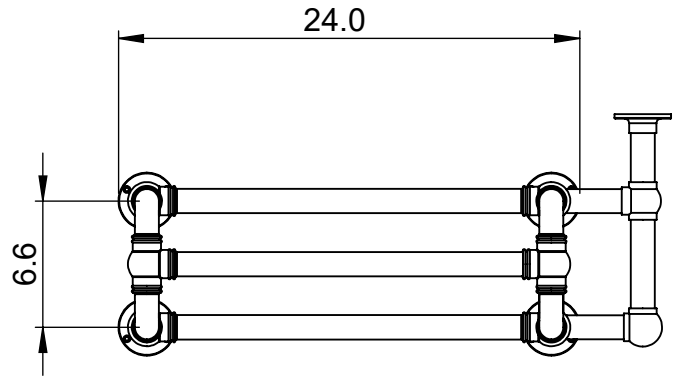

ENC7 OG-33.5x24.0

Height: 33.5
Width: 24.0
Depth: 9.5
Weight HO:
EO:

Tube ϕ : 1.25
Pipe Centres: 21.5
Elec. element if specified: 125
Output @ 50°C Δ T Watts: N/A
BTUs: N/A

All dimensions in inches

Manufactured from ISO/CEN CuZn36As (BS CZ126) brass tube

Vogue UK Ltd. reserve the right to alter specifications without prior notice.
ALL MEASUREMENTS ARE NOMINAL DIMENSIONS ONLY, AND ARE NOT BINDING.

SCALE 1:10

175 Memorial Drive Unit C
Shrewsbury MA 01545 USA
Tel: 508 887 8771 Fax: 508 887 8774
e-mail: info@vougeuk.com ww.vougeuk.com