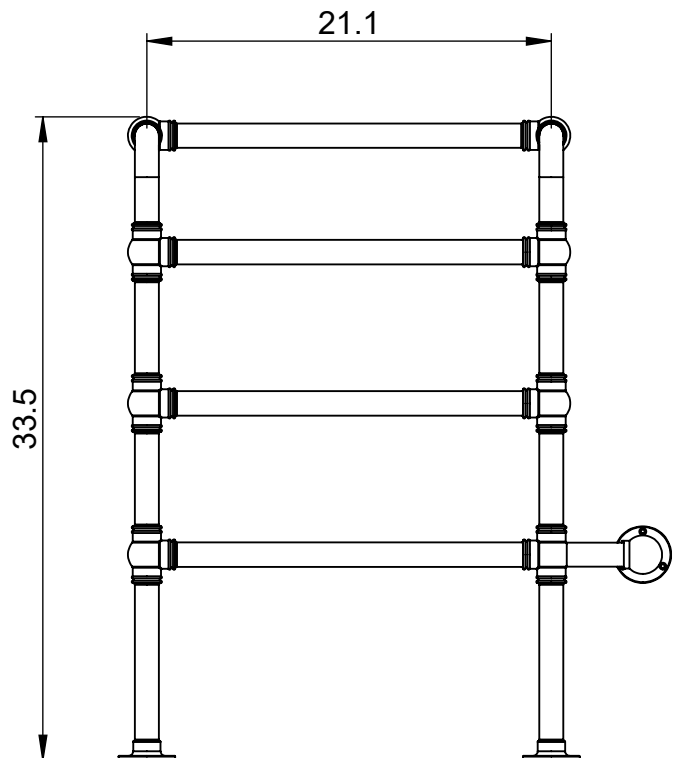

ENC7 OG-33.5x24.0

Height: 33.5
Width: 24.0
Depth: 9.5
Weight HO:
EO:

Tube ϕ : 1.25
Pipe Centres: 21.5
Elec. element if specified: 125
Output @ 50°C Δ T Watts: N/A
BTUs: N/A

All dimensions in inches

Manufactured from ISO/CEN CuZn36As (BS CZ126) brass tube

Vogue UK Ltd. reserve the right to alter specifications without prior notice.
ALL MEASUREMENTS ARE NOMINAL DIMENSIONS ONLY, AND ARE NOT BINDING.

SCALE 1:10

175 Memorial Drive Unit C
Shrewsbury MA 01545 USA
Tel: 508 887 8771 Fax: 508 887 8774
e-mail: info@vougeuk.com ww.vougeuk.com