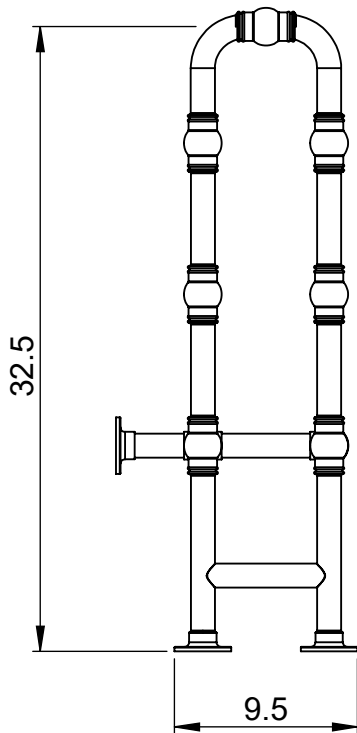

ENC7 OG-33.5x24.0

Height: 33.5
Width: 24.0
Depth: 9.5
Weight HO:
EO:

Tube ϕ : 1.25
Pipe Centres: 21.5
Elec. element if specified: 125
Output @ 50°C Δ T Watts: N/A
BTUs: N/A

All dimensions in inches

Manufactured from ISO/CEN CuZn36As (BS CZ126) brass tube

Vogue UK Ltd. reserve the right to alter specifications without prior notice.
ALL MEASUREMENTS ARE NOMINAL DIMENSIONS ONLY, AND ARE NOT BINDING.

SCALE 1:10

175 Memorial Drive Unit C
Shrewsbury MA 01545 USA
Tel: 508 887 8771 Fax: 508 887 8774
e-mail: info@vougeuk.com ww.vougeuk.com