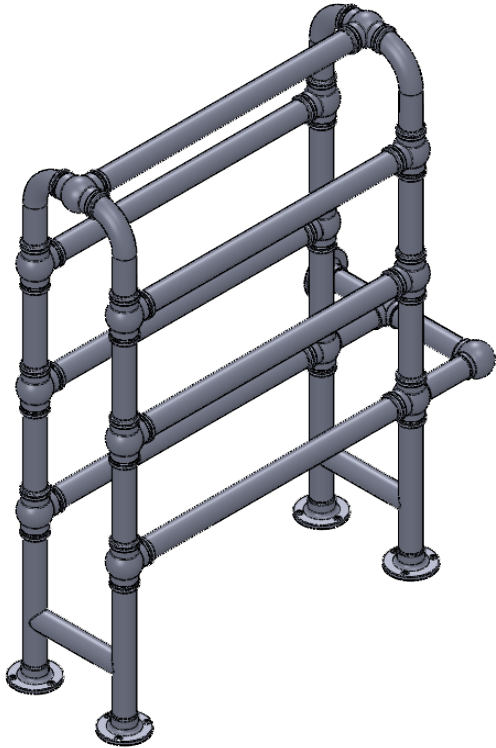

ENC7 OG-33.5x24.0

Height: 33.5
Width: 24.0
Depth: 9.5
Weight HO:
EO:

Tube ϕ : 1.25
Pipe Centres: 21.5
Elec. element if specified: 125
Output @ 50°C Δ T Watts: N/A
BTUs: N/A

All dimensions in inches

Manufactured from ISO/CEN CuZn36As (BS CZ126) brass tube