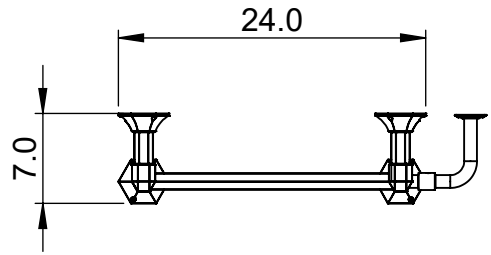

ENC9B-60.0x24.0

Height: 60.0
Width: 24.0
Depth: 7.0
Weight HO: kg
EO: kg

Tube ϕ : 1.26 Hex
Pipe Centres: 20.1
Elec. element if specified: 125
Output @ 50°C Δ T Watts: N/A
BTUs: N/A

All dimensions in inches

Manufactured from ISO/CEN CuZn36As (BS CZ126) brass tube

Vogue UK Ltd. reserve the right to alter specifications without prior notice.
ALL MEASUREMENTS ARE NOMINAL DIMENSIONS ONLY, AND ARE NOT BINDING.