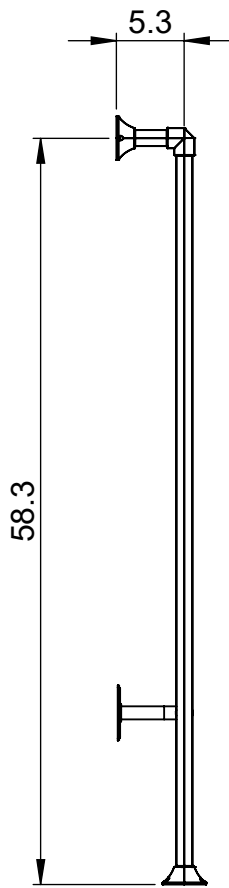

ENC9B-60.0x24.0

Height: 60.0
Width: 24.0
Depth: 7.0
Weight HO: kg
EO: kg

Tube ϕ : 1.26 Hex
Pipe Centres: 20.1
Elec. element if specified: 125
Output @ 50°C Δ T Watts: N/A
BTUs: N/A

All dimensions in inches

Manufactured from ISO/CEN CuZn36As (BS CZ126) brass tube

Vogue UK Ltd. reserve the right to alter specifications without prior notice.
ALL MEASUREMENTS ARE NOMINAL DIMENSIONS ONLY, AND ARE NOT BINDING.