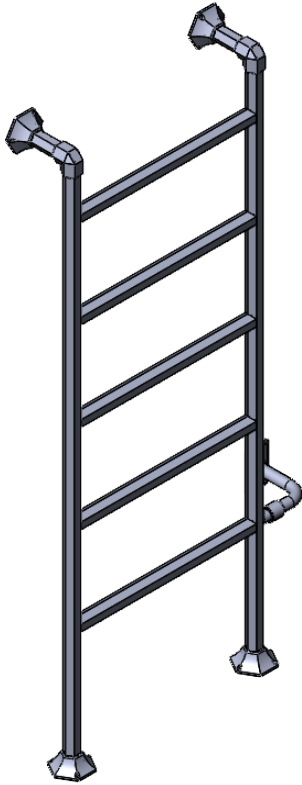

ENC9B-60.0x24.0

Height: 60.0
Width: 24.0
Depth: 7.0
Weight HO: kg
EO: kg

Tube ϕ : 1.26 Hex
Pipe Centres: 20.1
Elec. element if specified: 125
Output @ 50°C Δ T Watts: N/A
BTUs: N/A

All dimensions in inches

Manufactured from ISO/CEN CuZn36As (BS CZ126) brass tube

Vogue UK Ltd. reserve the right to alter specifications without prior notice.
ALL MEASUREMENTS ARE NOMINAL DIMENSIONS ONLY, AND ARE NOT BINDING.