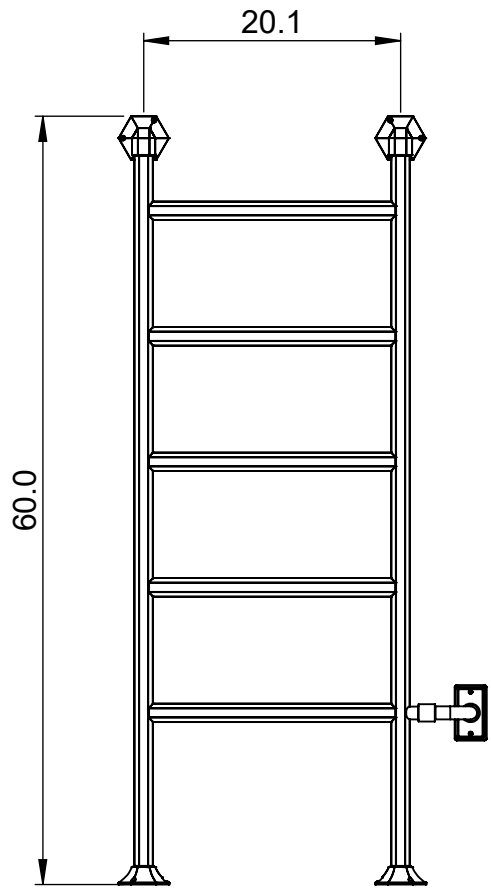

ENC9B-60.0x24.0

Height: 60.0
Width: 24.0
Depth: 7.0
Weight HO: kg
EO: kg

Tube ϕ : 1.26 Hex
Pipe Centres: 20.1
Elec. element if specified: 125
Output @ 50°C Δ T Watts: N/A
BTUs: N/A

All dimensions in inches

Manufactured from ISO/CEN CuZn36As (BS CZ126) brass tube

Vogue UK Ltd. reserve the right to alter specifications without prior notice.
ALL MEASUREMENTS ARE NOMINAL DIMENSIONS ONLY, AND ARE NOT BINDING.