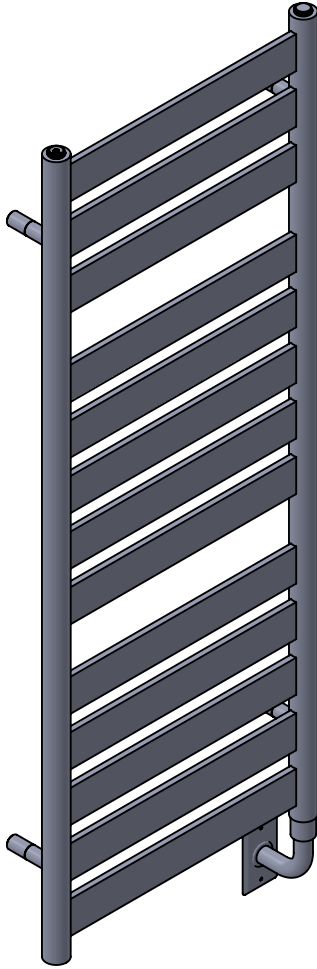

EU7B-(MD048)

51.2x19.7

Height: 51.2

Width: 19.7

Depth: 4.0

Weight HO: 13.5 kg

EO: 19.5 kg

Tube ϕ : 1.5 + 2.4x0.4 sq

Pipe Centres: 18.2

Elec. element if specified: 200

Output @ 50°C Δ T Watts: N/A

BTUs: N/A

All dimensions in inches

Manufactured from Mild Steel

Vogue UK Ltd. reserve the right to alter specifications without prior notice.
 ALL MEASUREMENTS ARE NOMINAL DIMENSIONS ONLY, AND ARE NOT BINDING.