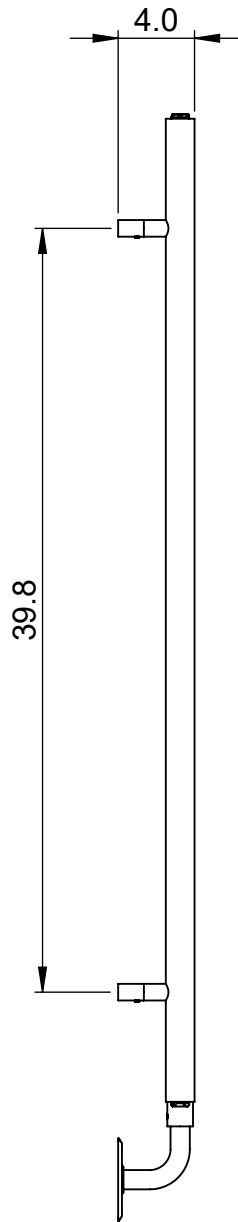

EU7B-(MD048)

51.2x19.7

Height: 51.2

Width: 19.7

Depth: 4.0

Weight HO: 13.5 kg

EO: 19.5 kg

Tube ϕ : 1.5 + 2.4x0.4 sq

Pipe Centres: 18.2

Elec. element if specified: 200

Output @ 50°C Δ T Watts: N/A

BTUs: N/A

All dimensions in inches

Manufactured from Mild Steel

Vogue UK Ltd. reserve the right to alter specifications without prior notice.
 ALL MEASUREMENTS ARE NOMINAL DIMENSIONS ONLY, AND ARE NOT BINDING.