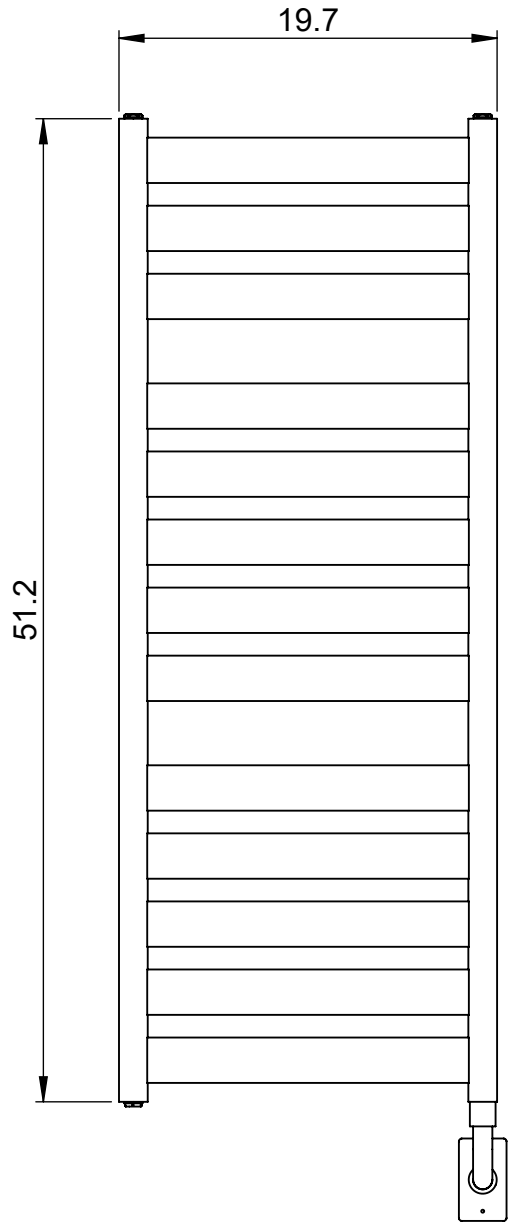

EU7B-(MD048)

51.2x19.7

Height: 51.2

Width: 19.7

Depth: 4.0

Weight HO: 13.5 kg

EO: 19.5 kg

Tube ϕ : 1.5 + 2.4x0.4 sq

Pipe Centres: 18.2

Elec. element if specified: 200

Output @ 50°C Δ T Watts: N/A

BTUs: N/A

All dimensions in inches

Manufactured from Mild Steel

Vogue UK Ltd. reserve the right to alter specifications without prior notice.
 ALL MEASUREMENTS ARE NOMINAL DIMENSIONS ONLY, AND ARE NOT BINDING.