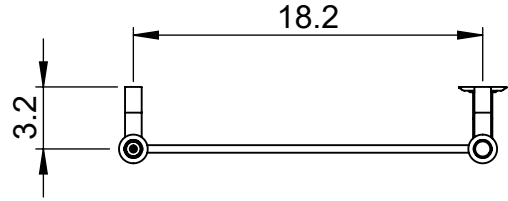

EU7B-(MD048)

51.2x19.7

Height: 51.2

Width: 19.7

Depth: 4.0

Weight HO: 13.5 kg

EO: 19.5 kg

Tube ϕ : 1.5 + 2.4x0.4 sq

Pipe Centres: 18.2

Elec. element if specified: 200

Output @ 50°C Δ T Watts: N/A

BTUs: N/A

All dimensions in inches

Manufactured from Mild Steel

Vogue UK Ltd. reserve the right to alter specifications without prior notice.
 ALL MEASUREMENTS ARE NOMINAL DIMENSIONS ONLY, AND ARE NOT BINDING.