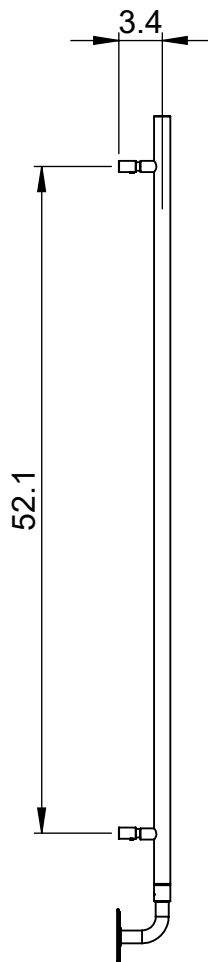

# EUC1D-60.0x20.0

Height: 60.0  
Width: 20.0  
Depth: 4.0  
Weight HO: kg  
EO: kg

Tube  $\phi$ : 1.25  
Pipe Centres: 18.7  
Elec. element if specified: 150  
Output @ 50°C  $\Delta$ T Watts: N/A  
BTUs: N/A

All dimensions in inches

Manufactured from ISO/CEN CuZn36As (BS CZ126) brass tube

Vogue UK Ltd. reserve the right to alter specifications without prior notice.  
ALL MEASUREMENTS ARE NOMINAL DIMENSIONS ONLY, AND ARE NOT BINDING.