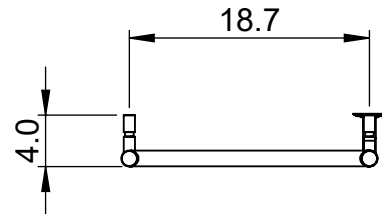

# EUC1D-60.0x20.0

Height: 60.0  
Width: 20.0  
Depth: 4.0  
Weight HO: kg  
EO: kg

Tube  $\phi$ : 1.25  
Pipe Centres: 18.7  
Elec. element if specified: 150  
Output @ 50°C  $\Delta$ T Watts: N/A  
BTUs: N/A

All dimensions in inches

Manufactured from ISO/CEN CuZn36As (BS CZ126) brass tube

Vogue UK Ltd. reserve the right to alter specifications without prior notice.  
ALL MEASUREMENTS ARE NOMINAL DIMENSIONS ONLY, AND ARE NOT BINDING.