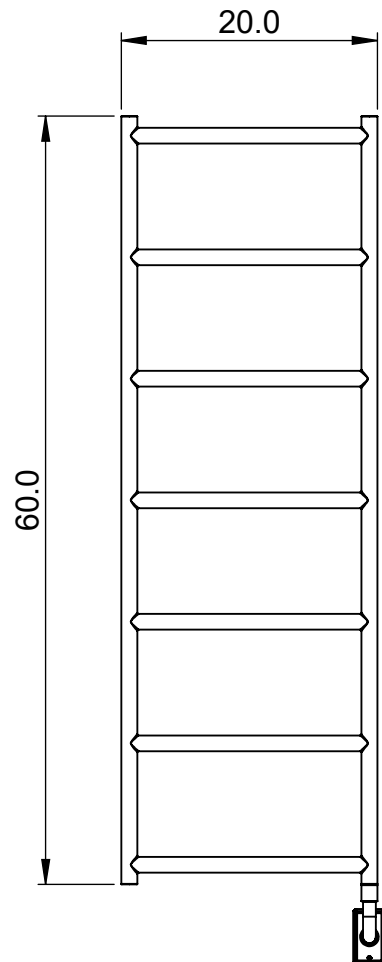

# EUC1D-60.0x20.0

Height: 60.0  
Width: 20.0  
Depth: 4.0  
Weight HO: kg  
EO: kg

Tube  $\phi$ : 1.25  
Pipe Centres: 18.7  
Elec. element if specified: 150  
Output @ 50°C  $\Delta$ T Watts: N/A  
BTUs: N/A

All dimensions in inches

Manufactured from ISO/CEN CuZn36As (BS CZ126) brass tube

Vogue UK Ltd. reserve the right to alter specifications without prior notice.  
ALL MEASUREMENTS ARE NOMINAL DIMENSIONS ONLY, AND ARE NOT BINDING.