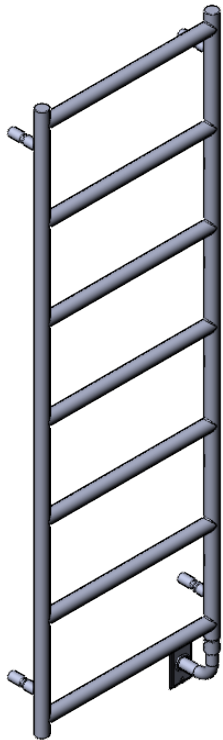

# EUC1D-60.0x20.0

Height: 60.0  
Width: 20.0  
Depth: 4.0  
Weight HO: kg  
EO: kg

Tube  $\phi$ : 1.25  
Pipe Centres: 18.7  
Elec. element if specified: 150  
Output @ 50°C  $\Delta$ T Watts: N/A  
BTUs: N/A

All dimensions in inches

Manufactured from ISO/CEN CuZn36As (BS CZ126) brass tube

Vogue UK Ltd. reserve the right to alter specifications without prior notice.  
ALL MEASUREMENTS ARE NOMINAL DIMENSIONS ONLY, AND ARE NOT BINDING.