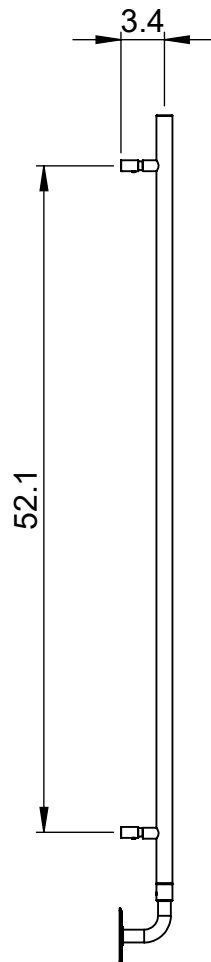

EUC1E-60.0x24.0

Height: 60.0
Width: 24.0
Depth: 4.0
Weight HO: kg
EO: kg

Tube ϕ : 1.25
Pipe Centres: 22.8
Elec. element if specified: 150
Output @ 50°C Δ T Watts: N/A
BTUs: N/A

All dimensions in inches

Manufactured from ISO/CEN CuZn36As (BS CZ126) brass tube

Vogue UK Ltd. reserve the right to alter specifications without prior notice.
ALL MEASUREMENTS ARE NOMINAL DIMENSIONS ONLY, AND ARE NOT BINDING.

SCALE 1:20

175 Memorial Drive Unit C
Shrewsbury MA 01545 USA
Tel: 508 887 8771 Fax: 508 887 8774
e-mail: info@vougeuk.com ww.vougeuk.com