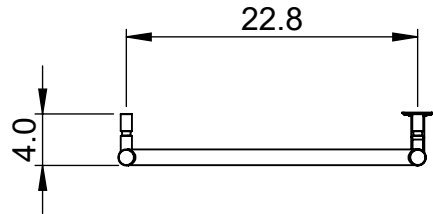

EUC1E-60.0x24.0

Height: 60.0
Width: 24.0
Depth: 4.0
Weight HO: kg
EO: kg

Tube ϕ : 1.25
Pipe Centres: 22.8
Elec. element if specified: 150
Output @ 50°C Δ T Watts: N/A
BTUs: N/A

All dimensions in inches

Manufactured from ISO/CEN CuZn36As (BS CZ126) brass tube

Vogue UK Ltd. reserve the right to alter specifications without prior notice.
ALL MEASUREMENTS ARE NOMINAL DIMENSIONS ONLY, AND ARE NOT BINDING.

SCALE 1:20

175 Memorial Drive Unit C
Shrewsbury MA 01545 USA
Tel: 508 887 8771 Fax: 508 887 8774
e-mail: info@vougeuk.com ww.vougeuk.com