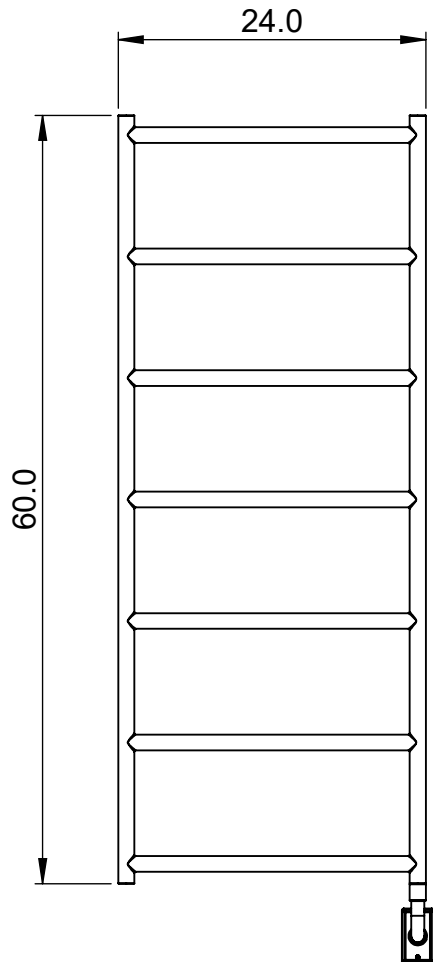

EUC1E-60.0x24.0

Height: 60.0
Width: 24.0
Depth: 4.0
Weight HO: kg
EO: kg

Tube ϕ : 1.25
Pipe Centres: 22.8
Elec. element if specified: 150
Output @ 50°C Δ T Watts: N/A
BTUs: N/A

All dimensions in inches

Manufactured from ISO/CEN CuZn36As (BS CZ126) brass tube

Vogue UK Ltd. reserve the right to alter specifications without prior notice.
ALL MEASUREMENTS ARE NOMINAL DIMENSIONS ONLY, AND ARE NOT BINDING.

SCALE 1:20

175 Memorial Drive Unit C
Shrewsbury MA 01545 USA
Tel: 508 887 8771 Fax: 508 887 8774
e-mail: info@vougeuk.com ww.vougeuk.com