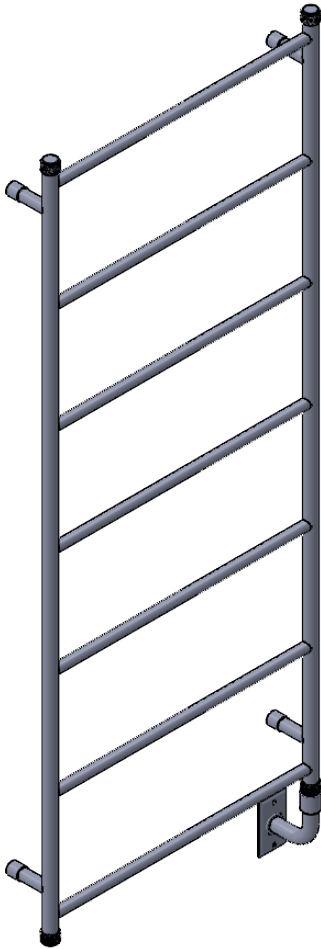

EUC3E 60x24x4"

Height: 60"
Width: 24"
Depth: 4"

Tube ϕ : 1" & 3/4"
Elec. element if specified: 150W
Pipe Centres: 23"
Output @ 50°C Δ T: N/A

All dimensions in inches

Manufactured from ISO/CEN CuZn36As (BS CZ126) brass tube