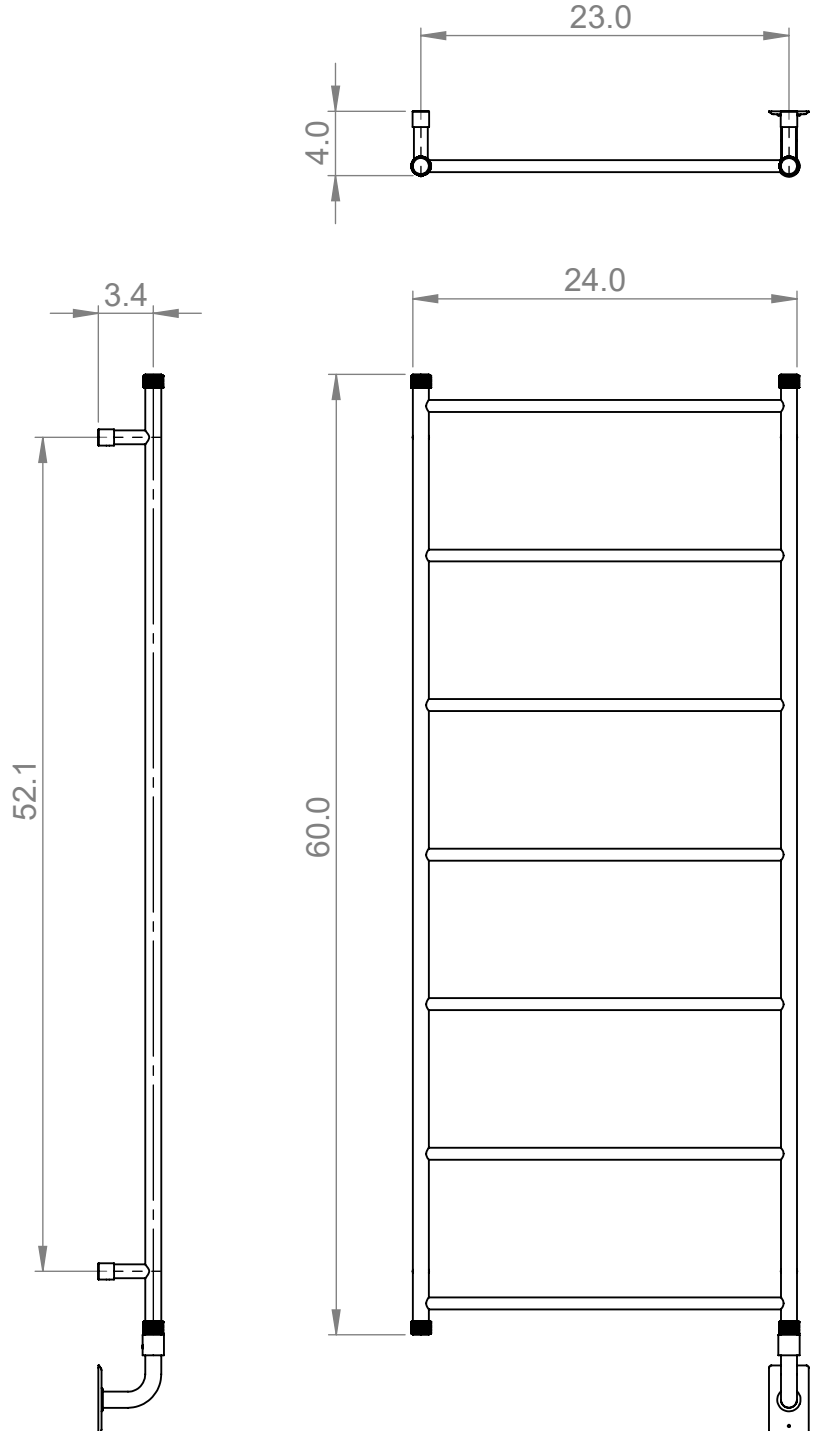

EUC3E 60x24x4"

Height: 60"
Width: 24"
Depth: 4"

Tube ϕ : 1" & 3/4"
Elec. element if specified: 150W
Pipe Centres: 23"
Output @ 50°C Δ T: N/A

All dimensions in inches

Manufactured from ISO/CEN CuZn36As (BS CZ126) brass tube

Vogue UK Ltd. reserve the right to alter specifications without prior notice.
ALL MEASUREMENTS ARE NOMINAL DIMENSIONS ONLY, AND ARE NOT BINDING.

SCALE 1:12

VOGUE UK
TOWEL WARMERS & RADIATORS

175 Memorial Drive Unit C
Shrewsbury MA 01545 USA
Tel: 508 887 8771 Fax: 508 887 8774
e-mail: info@vogueuk.com www.vogueuk.com