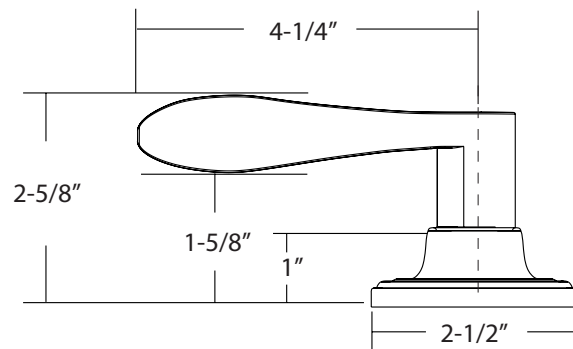

EXPRESSIONS™ SERIES

Rosette
Lever
Finishes

Maguire
Brunswick
Oil Rubbed Bronze (US10B)
Satin Nickel (US15)
Flat Black (US19)
Polished Chrome (US26)

Door Specs 2-1/8" Face Bore, 1" Edge Bore
1" x 2-1/4" Radius Corner

Latch 2-3/8" or 2-3/4" Adjustable latch,
Radius Corner

Door Thickness 1-3/8" to 1-3/4"

Cylinder SC1
KW1 Optional
WR5 Optional

Handing Universal handing

Description

Maguire Rosette with Brunswick Lever, Schlage Keyway
Maguire Rosette with Brunswick Lever, Kwikset Keyway
Maguire Rosette with Brunswick Lever, Weiser Keyway
Maguire Rosette with Brunswick Lever
Maguire Rosette with Brunswick Lever
Maguire Rosette with Brunswick Lever