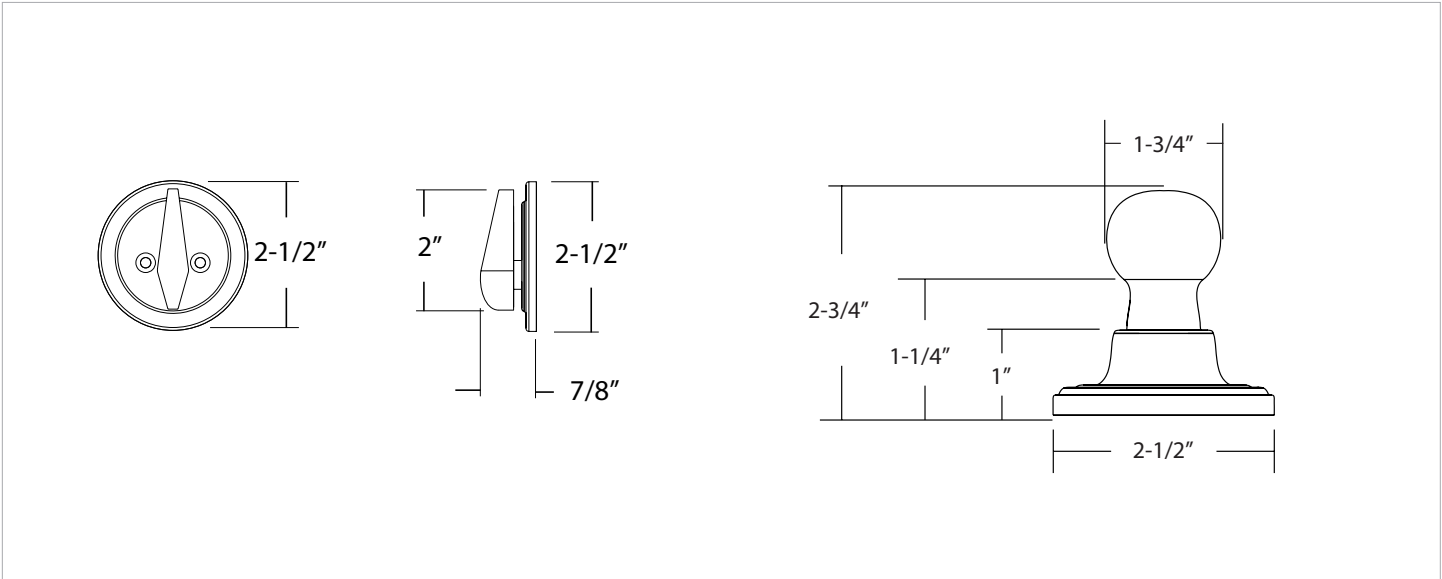

EXPRESSIONS™ SERIES

Style
Knob
Finishes

Maguire
Auburn
Polished Brass (US3)
Oil Rubbed Bronze (US10B)
Satin Nickel (US15)
Polished Chrome (US26)

Door Specs 2-1/8" Face Bore, 1" Edge Bore
5-1/2" Center to Center Door Prep
1" x 2-1/4" Radius Corner

Door Thickness 1-3/8" to 1-3/4"

Handing Universal handing

Description
Maguire Trim with Auburn Knob

Function
Single Cylinder

Polished Brass
YMGR43.ABNUS3

Oil Rubbed Bronze
YMGR43.ABNUS10B

Satin Nickel
YMGR43.ABNUS15