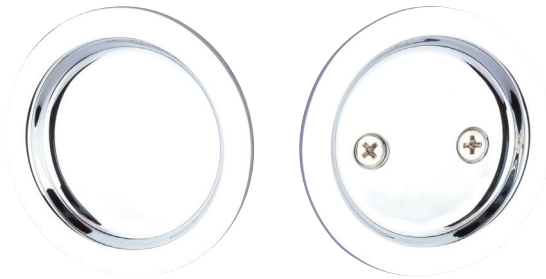

# EXPRESSIONS™ SERIES

Style **Round**  
**Tubular Pocket Door Lock**

Finishes  
 Polished Brass (US3)  
 Satin Brass (US4)  
 Oil Rubbed Bronze (US10B)  
 Satin Nickel (US15)  
 Flat Black (US19)  
 Polished Chrome (US26)

Door Specs	2-1/8" Face Bore, 1" Edge Bore 1" x 2-1/4" Radius Corner
Latch	2-3/8" Latch
Door Thickness	1-3/8" to 1-3/4"
Handing	Universal handing

Description	Function	Polished Brass	Satin Brass	Oil Rubbed Bronze	Satin Nickel	Flat Black	Polished Chrome
Tubular Pocket Door Lock, Round	Passage	YTPDRND62.US3	YTPDRND62.US4	YTPDRND62.US10B	YTPDRND62.US15	YTPDRND62.US19	YTPDRND62.US26