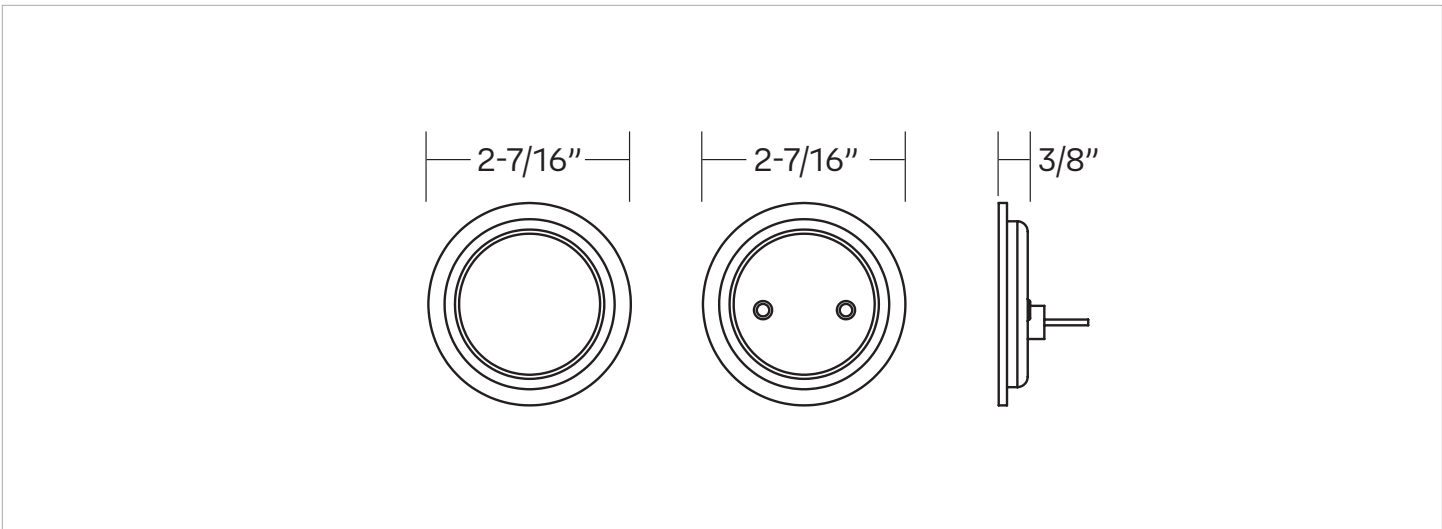

# EXPRESSIONS™ SERIES

Style **Round**  
**Tubular Pocket Door Lock**

Finishes  
 Polished Brass (US3)  
 Satin Brass (US4)  
 Oil Rubbed Bronze (US10B)  
 Satin Nickel (US15)  
 Flat Black (US19)  
 Polished Chrome (US26)

Door Specs	2-1/8" Face Bore, 1" Edge Bore 1" x 2-1/4" Radius Corner
Latch	2-3/8" Latch
Door Thickness	1-3/8" to 1-3/4"
Handing	Universal handing

Description	Function	Polished Brass	Satin Brass	Oil Rubbed Bronze	Satin Nickel	Flat Black	Polished Chrome
Tubular Pocket Door Lock, Round	Passage	YTPDRND62.US3	YTPDRND62.US4	YTPDRND62.US10B	YTPDRND62.US15	YTPDRND62.US19	YTPDRND62.US26