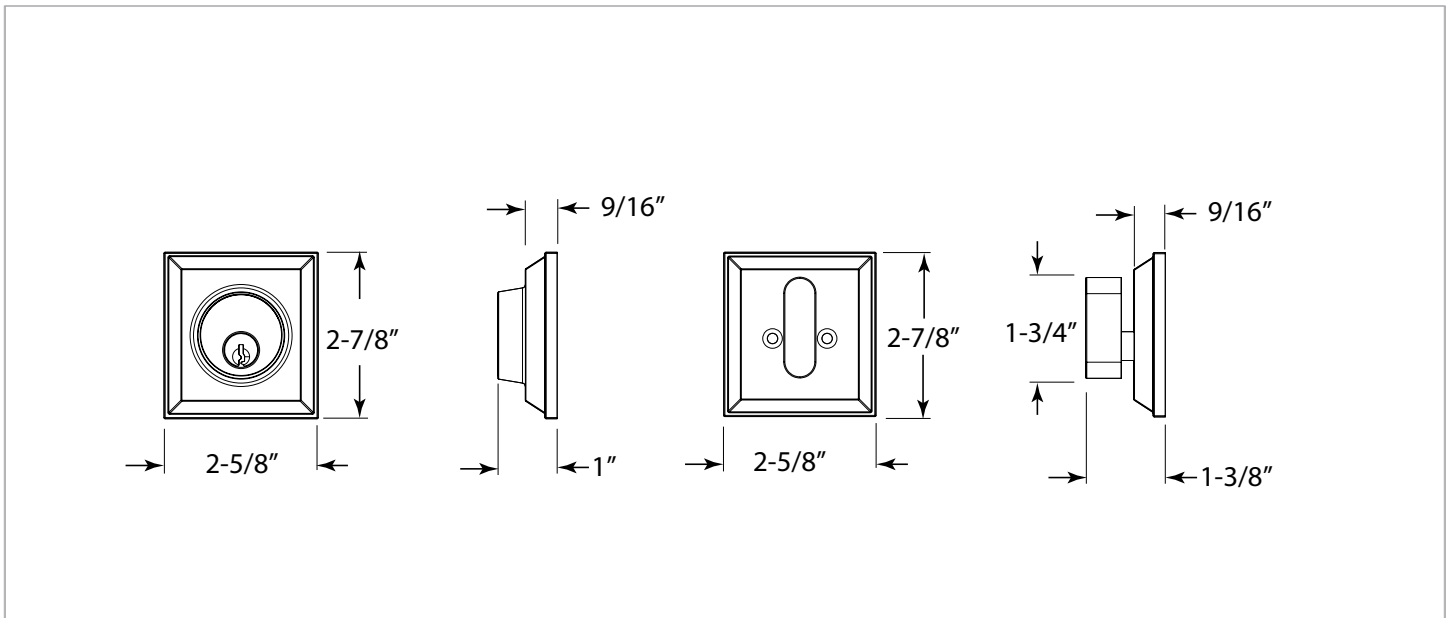

EXPRESSIONS™ SERIES

Style
Finishes

Ellington

Oil Rubbed Bronze (US10B)
Satin Nickel (US15)
Flat Black (US19)
Polished Chrome (US26)

Door Specs 2-1/8" Face Bore, 1" Edge Bore
1" x 2-1/4" Radius Corner

Latch 2-3/8" or 2-3/4" Adjustable latch,
Radius Corner

Door Thickness 1-3/8" to 1-3/4"

Cylinder SC1
KW1 Optional
WR5 Optional

Handing Universal handing

Description

Ellington Deadbolt, Schlage Keyway
Ellington Deadbolt, Kwikset Keyway
Ellington Deadbolt, Weiser Keyway