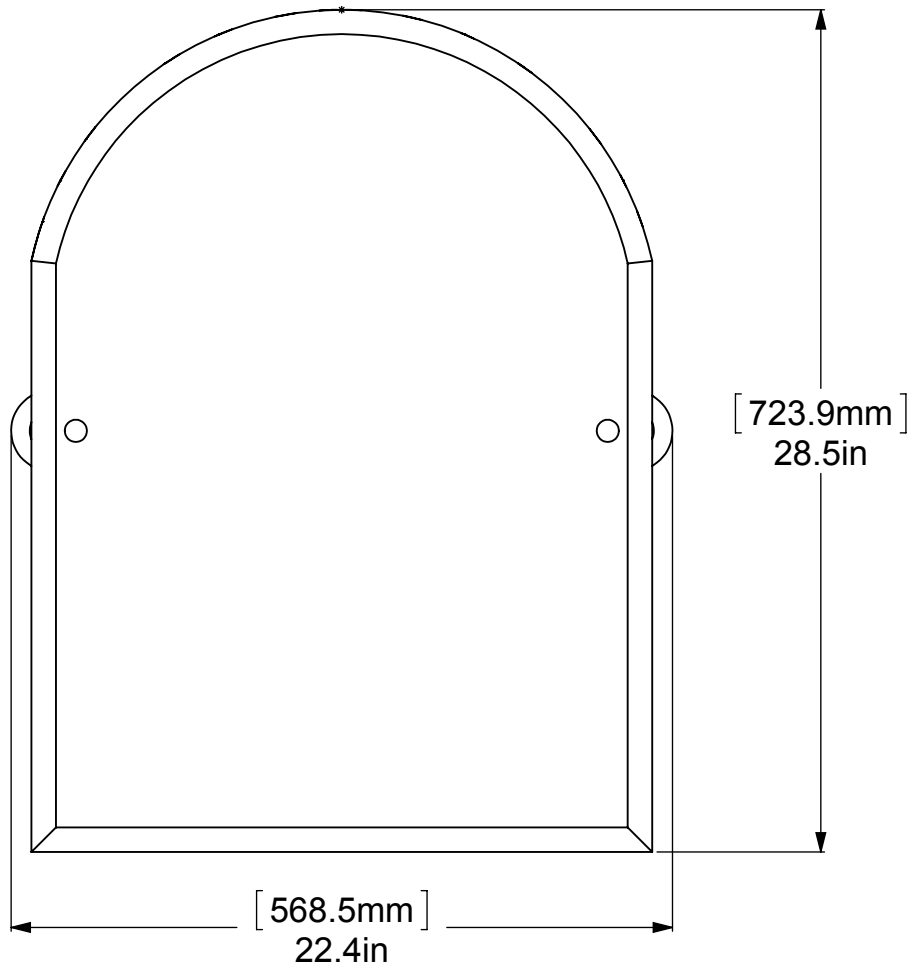

1	BPRD	BACKPLATE	2
2	WASP	SUPPORT	2
3	BL2T-1	BALL SUPPORT	2
4	HBTT-78	TILT	2
5	BL1T-34	BALL	2
6	MRRT-94	MIRROR	1

UNLESS OTHERWISE STATED	
.X	±.3mm
.XX	±.15mm
.XXX	±.008mm

COPYRIGHT © Allied Brass 2016

DRAWN	2/13/2016	I.M	MATERIAL:	BRASS	FINISH	TBD	
CHECKED	2/13/2016	P.D	DESCRIPTION:	MIRROR	QUANTITY	TBD	
APPROVED	2/13/2016	R.A			DRAWING No.	REV	
					AP-94		
					SCALE	1:6.5	SHEET: 01