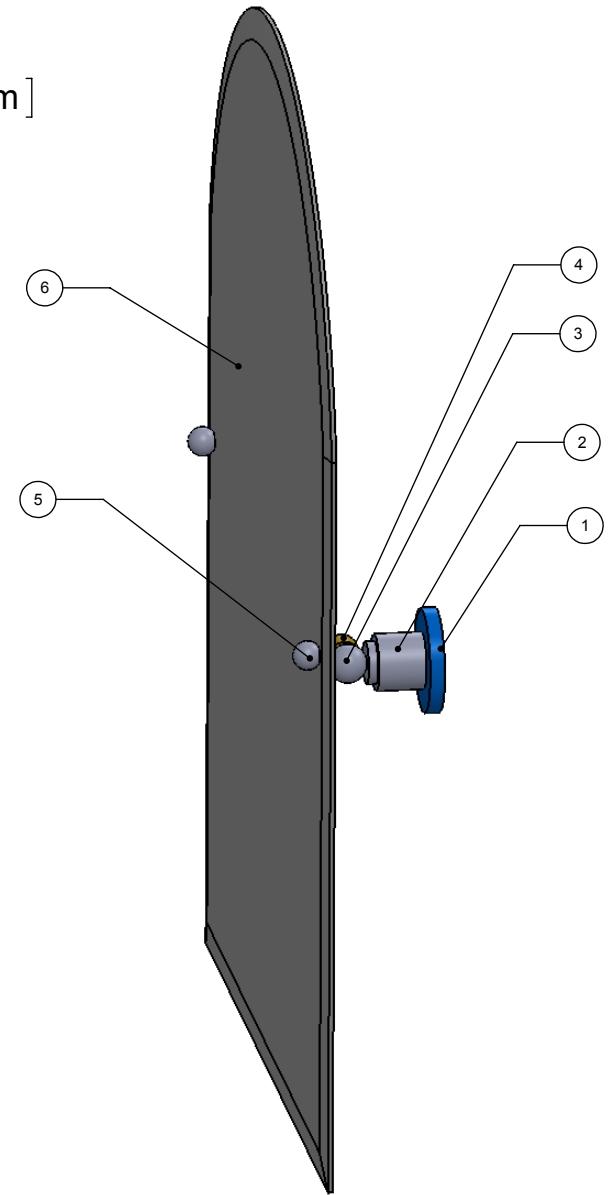

1	BPRD	BACKPLATE	2
2	WASP	SUPPORT	2
3	BL2T-1	BALL SUPPORT	2
4	HBTT-78	TILT	2
5	BL1T-34	BALL	2
6	MRRT-94	MIRROR	1

UNLESS OTHERWISE STATED	
.X	±.3mm
.XX	±.15mm
.XXX	±.008mm

COPYRIGHT © Allied Brass 2016

DRAWN	2/13/2016	I.M	MATERIAL:	BRASS	FINISH	TBD	
CHECKED	2/13/2016	P.D	DESCRIPTION:	MIRROR	QUANTITY	TBD	
APPROVED	2/13/2016	R.A			DRAWING No.	REV	
					AP-94		
					SCALE	1:6.5	SHEET: 01