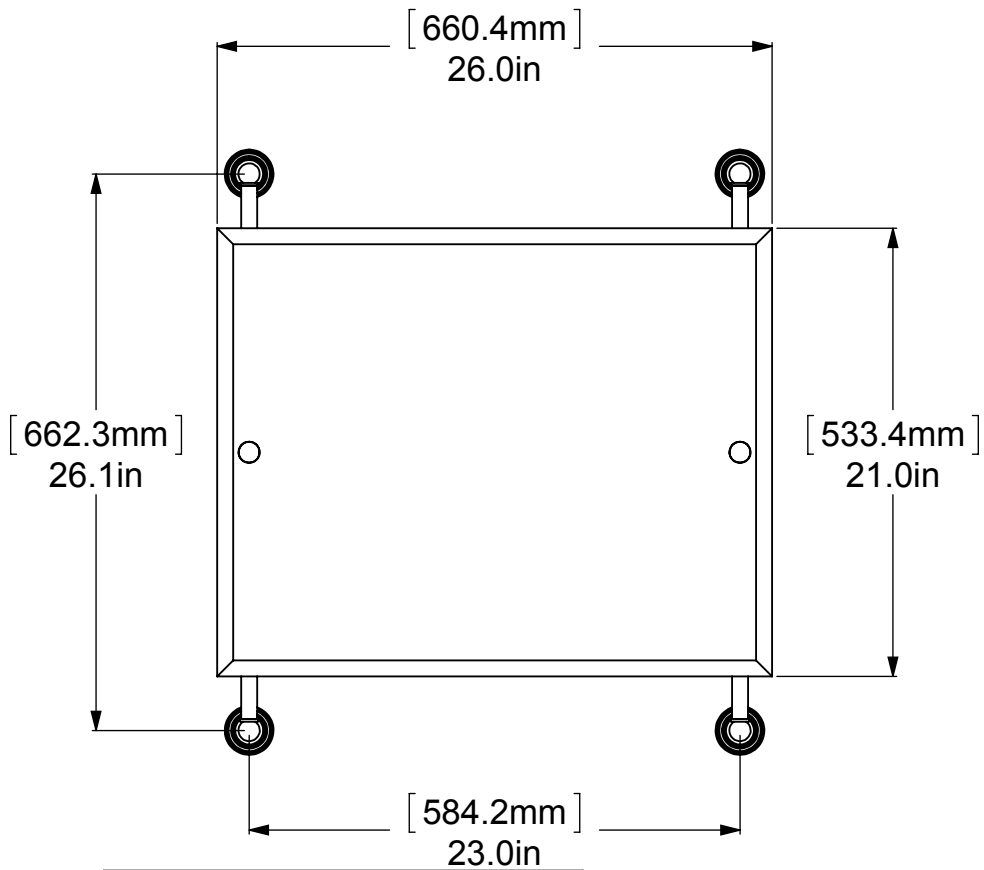

ITEM NO.	P/N	Description	QTY.
1	BPDT	BACKPLATE	4
2	NKSL-58	SUPPORT	4
3	NKSL-1.25	NECK	4
4	BL2T-1	HUB	4
5	CRRD-34	CHECK RING	4
6	MRRT-93	MIRROR	1
7	TU34-25	TUBE	2
8	CARD-1	LOCK	2

UNLESS OTHERWISE STATED

.X	±.3mm
.XX	±.15mm
.XXX	±.008mm

COPYRIGHT © Allied Brass 2017

DRAWN	4/7/2017	I.M	MATERIAL:	BRASS	FINISH	TBD
CHECKED	4/7/2017	P.D	DESCRIPTION:		QUANTITY	TBD
APPROVED	4/7/2017	R.A	Dottingham Collection Rectangular Frameless Rail Mounted Mirror		DRAWING No.	REV
					DT-27-93	0
SCALE		1:9	SHEET: 01		A4	