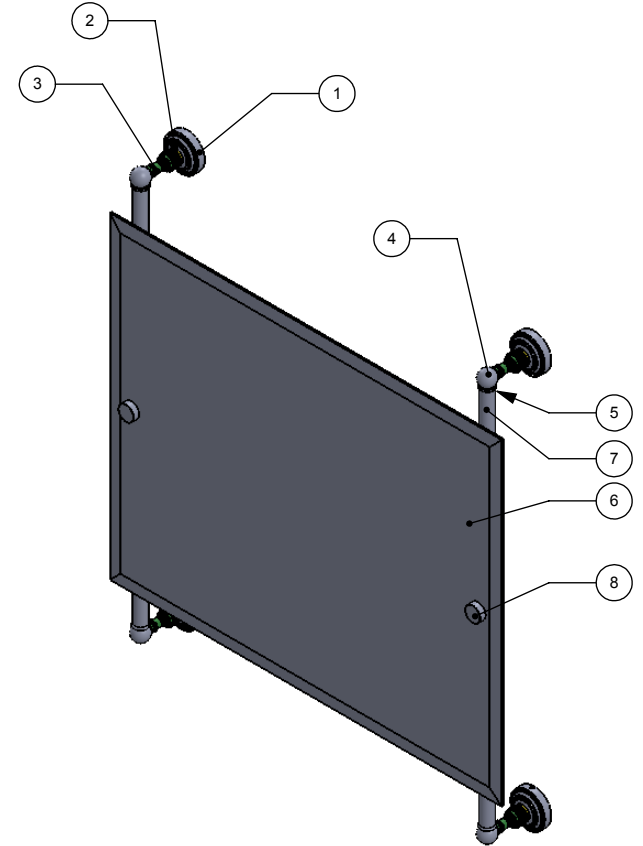

ITEM NO.	P/N	Description	QTY.
1	BPDT	BACKPLATE	4
2	NKSL-58	SUPPORT	4
3	NKSL-1.25	NECK	4
4	BL2T-1	HUB	4
5	CRRD-34	CHECK RING	4
6	MRRT-93	MIRROR	1
7	TU34-25	TUBE	2
8	CARD-1	LOCK	2

UNLESS OTHERWISE STATED

.X	±.3mm
.XX	±.15mm
.XXX	±.008mm

COPYRIGHT © Allied Brass 2017

DRAWN	4/7/2017	I.M	MATERIAL:	BRASS	FINISH	TBD
CHECKED	4/7/2017	P.D	DESCRIPTION:		QUANTITY	TBD
APPROVED	4/7/2017	R.A	Dottingham Collection Rectangular Frameless Rail Mounted Mirror		DRAWING No.	REV
					DT-27-93	0
SCALE		1:9	SHEET: 01		A4	