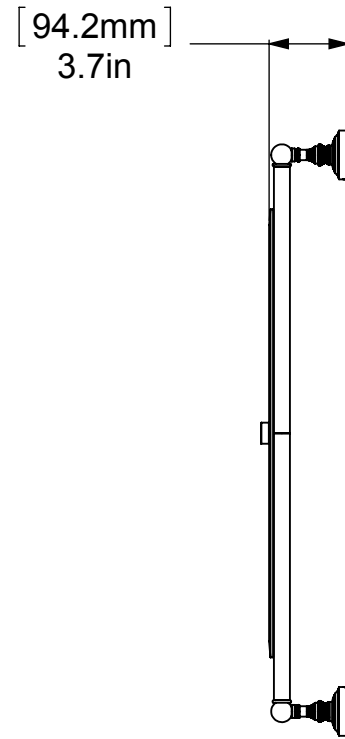

ITEM NO.	P/N	Description	QTY.
1	BPDT	BACKPLATE	4
2	NKSL-58	SUPPORT	4
3	NKSL-1.25	NECK	4
4	BL2T-1	HUB	4
5	CRRD-34	CHECK RING	4
6	MRRT-93	MIRROR	1
7	TU34-25	TUBE	2
8	CARD-1	LOCK	2

UNLESS OTHERWISE STATED

.X	±.3mm
.XX	±.15mm
.XXX	±.008mm

COPYRIGHT © Allied Brass 2017

DRAWN	4/7/2017	I.M	MATERIAL:	BRASS	FINISH	TBD
CHECKED	4/7/2017	P.D	DESCRIPTION:		QUANTITY	TBD
APPROVED	4/7/2017	R.A	Dottingham Collection Rectangular Frameless Rail Mounted Mirror		DRAWING No.	REV
					DT-27-93	0
SCALE		1:9	SHEET: 01		A4	