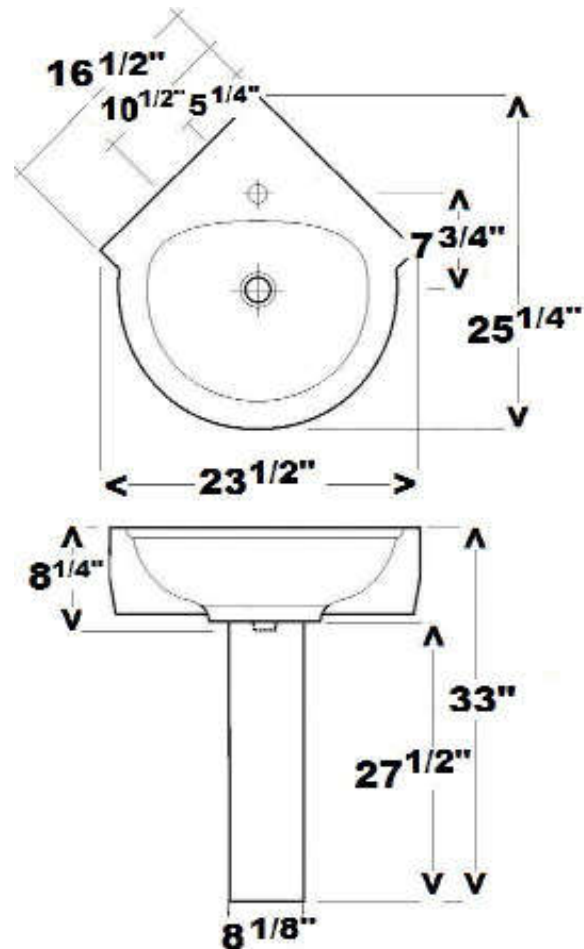

# EVOLUTION PEDESTAL LAVATORY

Cat. No.  
3-22X

Faucet not included

W: 23-1/2"  
D: 25-1/4"  
H: 33"  
Flange: 1-5/8"

Column: 27"L x 8-1/4"W x 6-1/4"D  
Water depth 5-1/4" to overflow

## Interior Dimensions:

Basin Interior: 16" x 13-1/2"  
Basin Depth: 6-1/2"  
Mount bolts height: 30-1/4"  
Mount holes cc: 1"  
Spout hole: 1-3/8"  
Back of basin to center drain: 10-1/2"  
Back of basin to center of faucet: 5-1/4"

## Features:

- ▶ Made of Vitreous China
- ▶ Available pre-drilled for single hole
- ▶ Pre-drilled overflow hole (3-221), 4" centerset (3-224), and 8" widespread (3-228)
- ▶ Mounting Hardware Included

### Colors:

WH White  
BQ Bisque

Meets or exceeds the following specifications: ASME A112.19.2 2018 and CSA B45.1-18 for ceramic plumbing fixtures.

Dimensions of fixture are nominal and may vary within the range of tolerances established by ASMEI Standard A112.19.2-2018. Dimensions and specifications subject to change without notice.