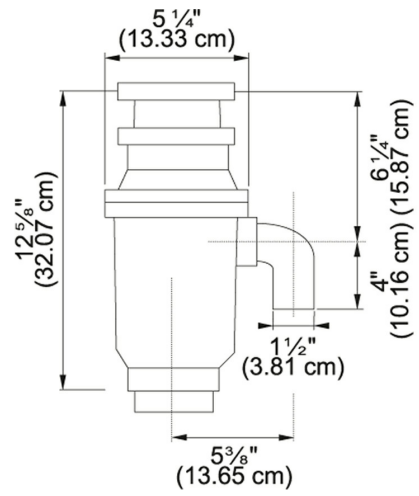

134.0255.892

FAMILY : Waste Management | SERIES : Waste disposers | MODEL : KWD33C1-EZ

TECHNICAL DATA

Voltage	110
Horse Power Waste Disposer	1/3-HP