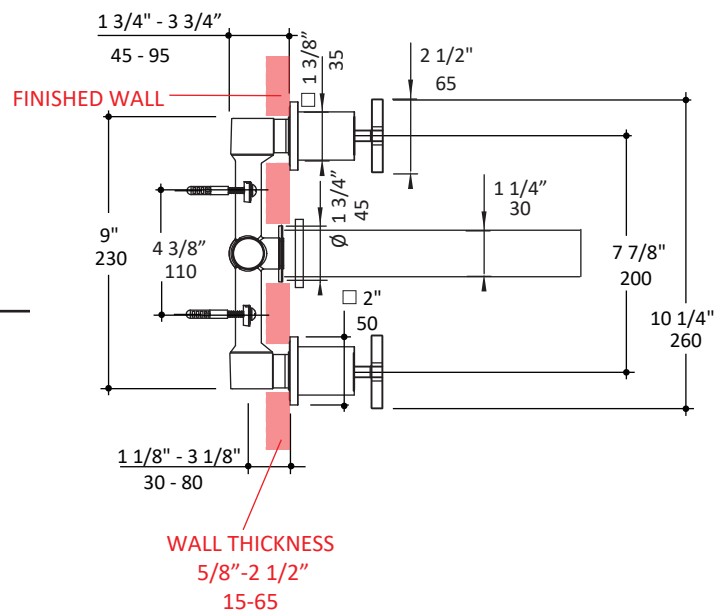

Specifications:

Installation:	wall mount, two cross handles
Exterior Dimensions:	H: 2" SPOUT: 7 3/8"
Material:	solid brass construction
Water use:	1.2 GPM
Pop-up:	N/A
Finishes:	CR - polished chrome NI - brushed nickel
Weight:	6 lbs
Cutout Size:	Ø 1 1/8" handles, Ø 1 3/4" spout
Accessories included:	European click-clack drain # 7100-16OF
Fittings included:	Rough-in # 1424-ROUGH and trim # 1424X-A

LACAVA reserves the right to revise any dimension or information on this sheet without notice. Dimensions are nominal and may vary within an industry accepted tolerance of 1/4". Drawings provided herein are meant to give the user an idea of the product and are not made to scale. Location of plumbing is meant for reference, your specific application may vary.