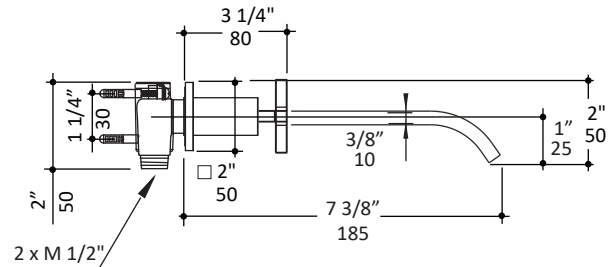

Features:

- ceramic disk cartridge
- complements the Kubista Collection
- NO EXTENSIONS AVAILABLE