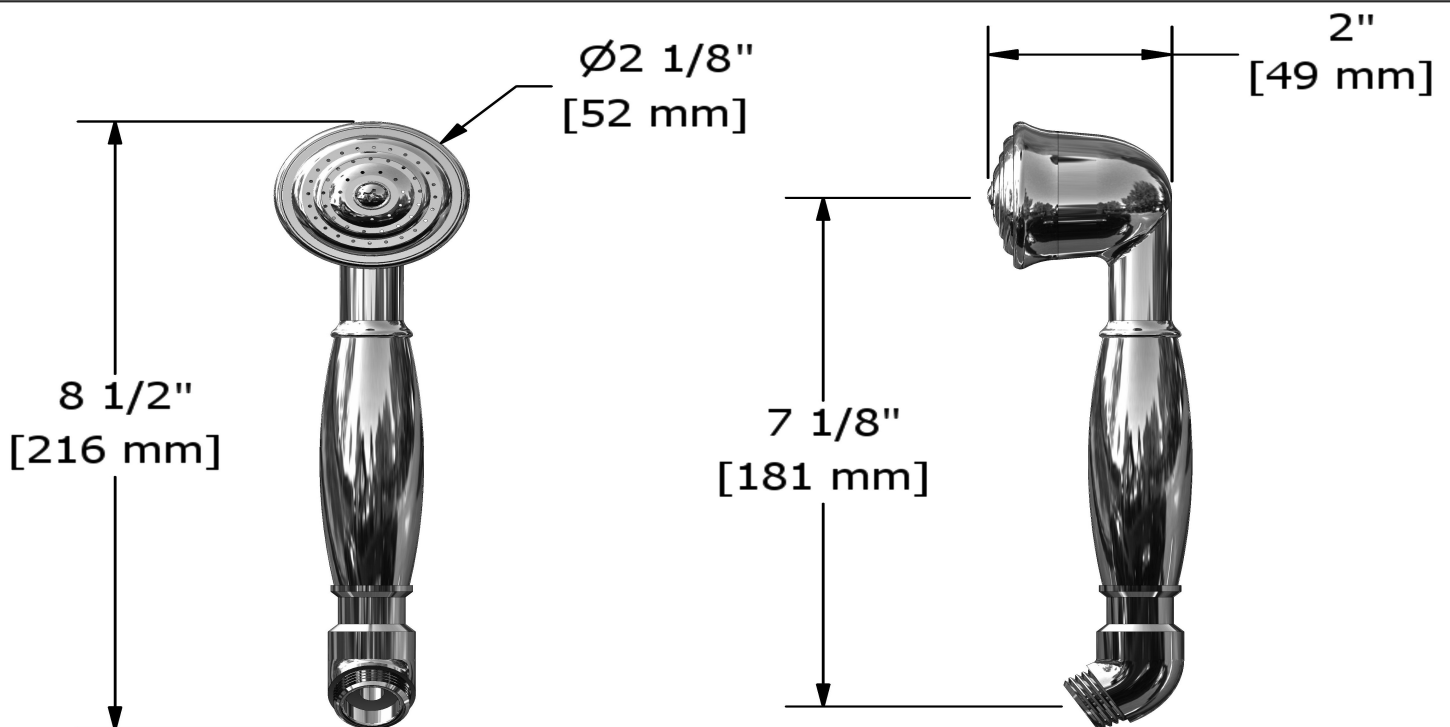

Douchette 1 jet
09

Spécifications

Description

- Douchette 1 jet

Couleurs disponible

- C : Chrome
- CW : Chrome/blanc
- BN : Nickel brossé (PVS)
- PN : Nickel poli (PVS)

Débit disponible

- 9.5 L/min, 2.5 gpm (US) 60psi

Service à la clientèle

Ontario, Ouest Canadien : 888-287-5354 Québec, Maritimes, États-Unis : 866-473-8442

1 jet hand shower
09

Specifications

Description

- 1-jet hand shower

Available colors

- C : Chrome
- CW : Chrome/White
- BN : Brushed Nickel (PVD)
- PN : Polished Nickel (PVD)

Available flow

- 9.5 L/min, 2.5 gpm (US) 60psi

Sizes, models and finishes may differ from those presented.

Warranty

This **Riobel Inc.** product you have purchased carries a Limited Lifetime Warranty on the chrome, PVD finish, blacks and all working parts and is guaranteed from the initial purchase date against all manufacturing defects. All other finishes, including plastic components, are guaranteed for one year. All electric and/or electronic parts are covered by a 5-year limited warranty.