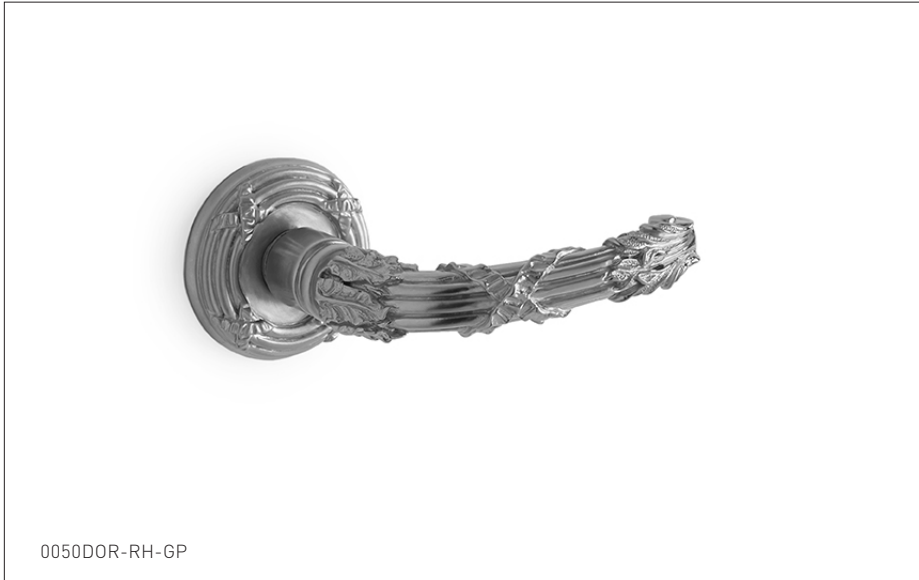

SHERLE WAGNER INTERNATIONAL

RIBBON & REED II DOOR LEVER 0050DOR-ZZ-XX

PRODUCT FEATURES

- o Available in all Sherle Wagner International finishes
- o Solid brass/bronze construction
- o Requires 7.3mm spindle
- o Inquire for custom spindle applications
- o Includes mounting hardware
- o Available in left hand LH or right hand RH