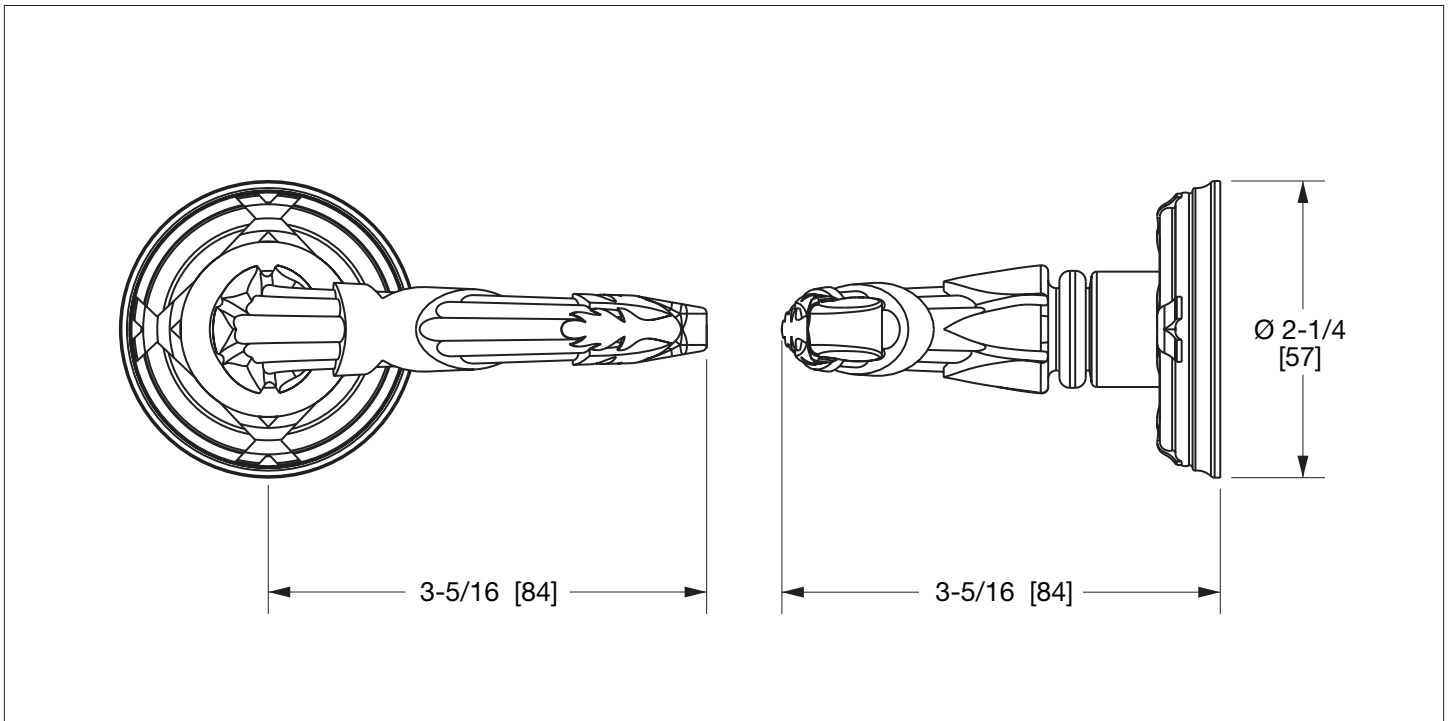

The measurements shown are for reference only. Products and specifications shown are subject to change without notice.

Rev A