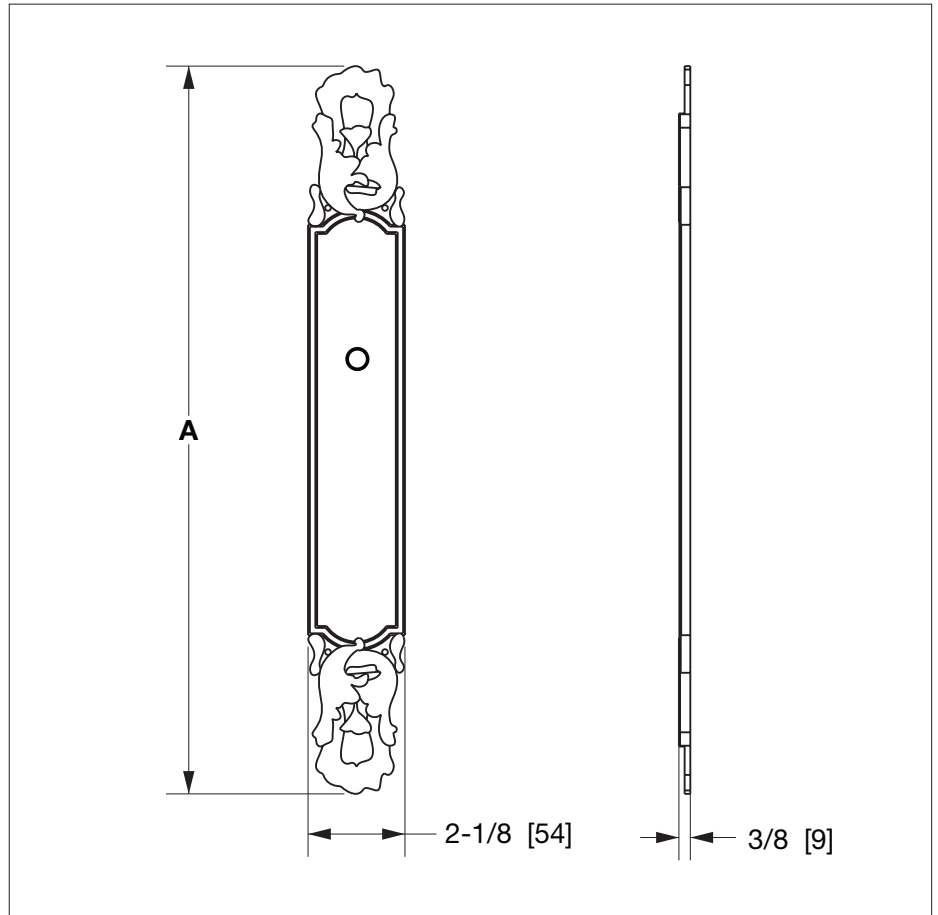

SHERLE WAGNER INTERNATIONAL

CRISSCROSS ELONGATED BACK PLATE 1085BP-XX-XX

PRODUCT FEATURES

- o Available in all Sherle Wagner International finishes
- o Solid brass/bronze construction
- o Includes mounting hardware

| ITEM | A |
|-----------|----------------|
| 1085BP-12 | 12" [304.8 mm] |
| 1085BP-16 | 16" [406.4 mm] |
| 1085BP-21 | 21" [533.4 mm] |

AVAILABLE METAL FINISHES

PN Polished Nickel
 CP Polished Chrome
 BN Brushed Nickel
 BC Brushed Chrome
 SB Satin Brass
 OB Oil Rubbed Brass