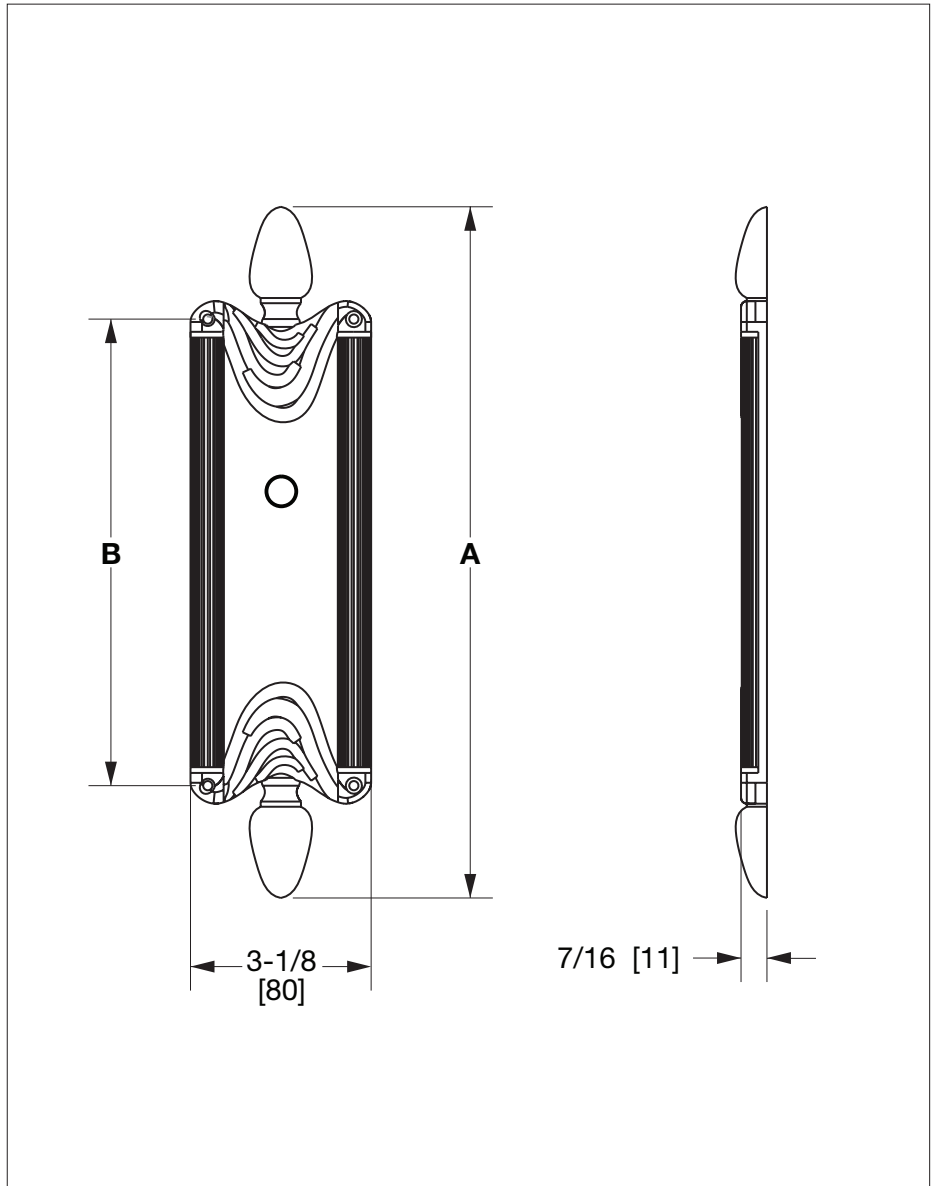

SHERLE WAGNER INTERNATIONAL

GRECIAN ELONGATED BACK PLATE 1110BP-XX-XX

1110BP-21-GP

PRODUCT FEATURES

- o Available in all Sherle Wagner International finishes
- o Solid brass/bronze construction
- o Includes mounting hardware
- o Available in different sizes: 12", 16" and 21"

ITEM	A	B
1110BP-12	12" [304.8 mm]	8-1/8" [206 mm]
1110BP-16	16" [406.4 mm]	12-18" [308 mm]
1110BP-21	21" [533.4 mm]	17-1/8" [435 mm]

AVAILABLE METAL FINISHES

PN Polished Nickel
 CP Polished Chrome
 BN Brushed Nickel
 BC Brushed Chrome
 SB Satin Brass
 OB Oil Rubbed Brass