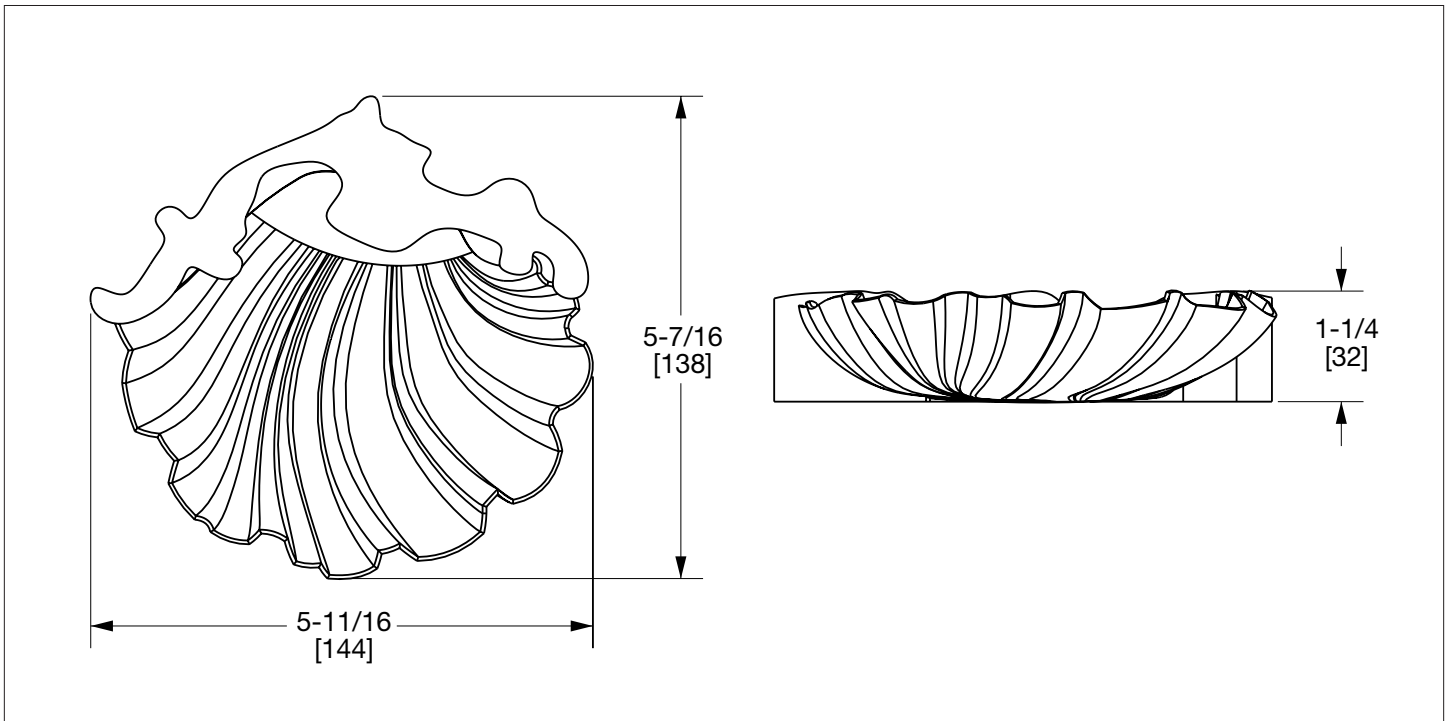

The measurements shown are for reference only. Products and specifications shown are subject to change without notice.

Rev A